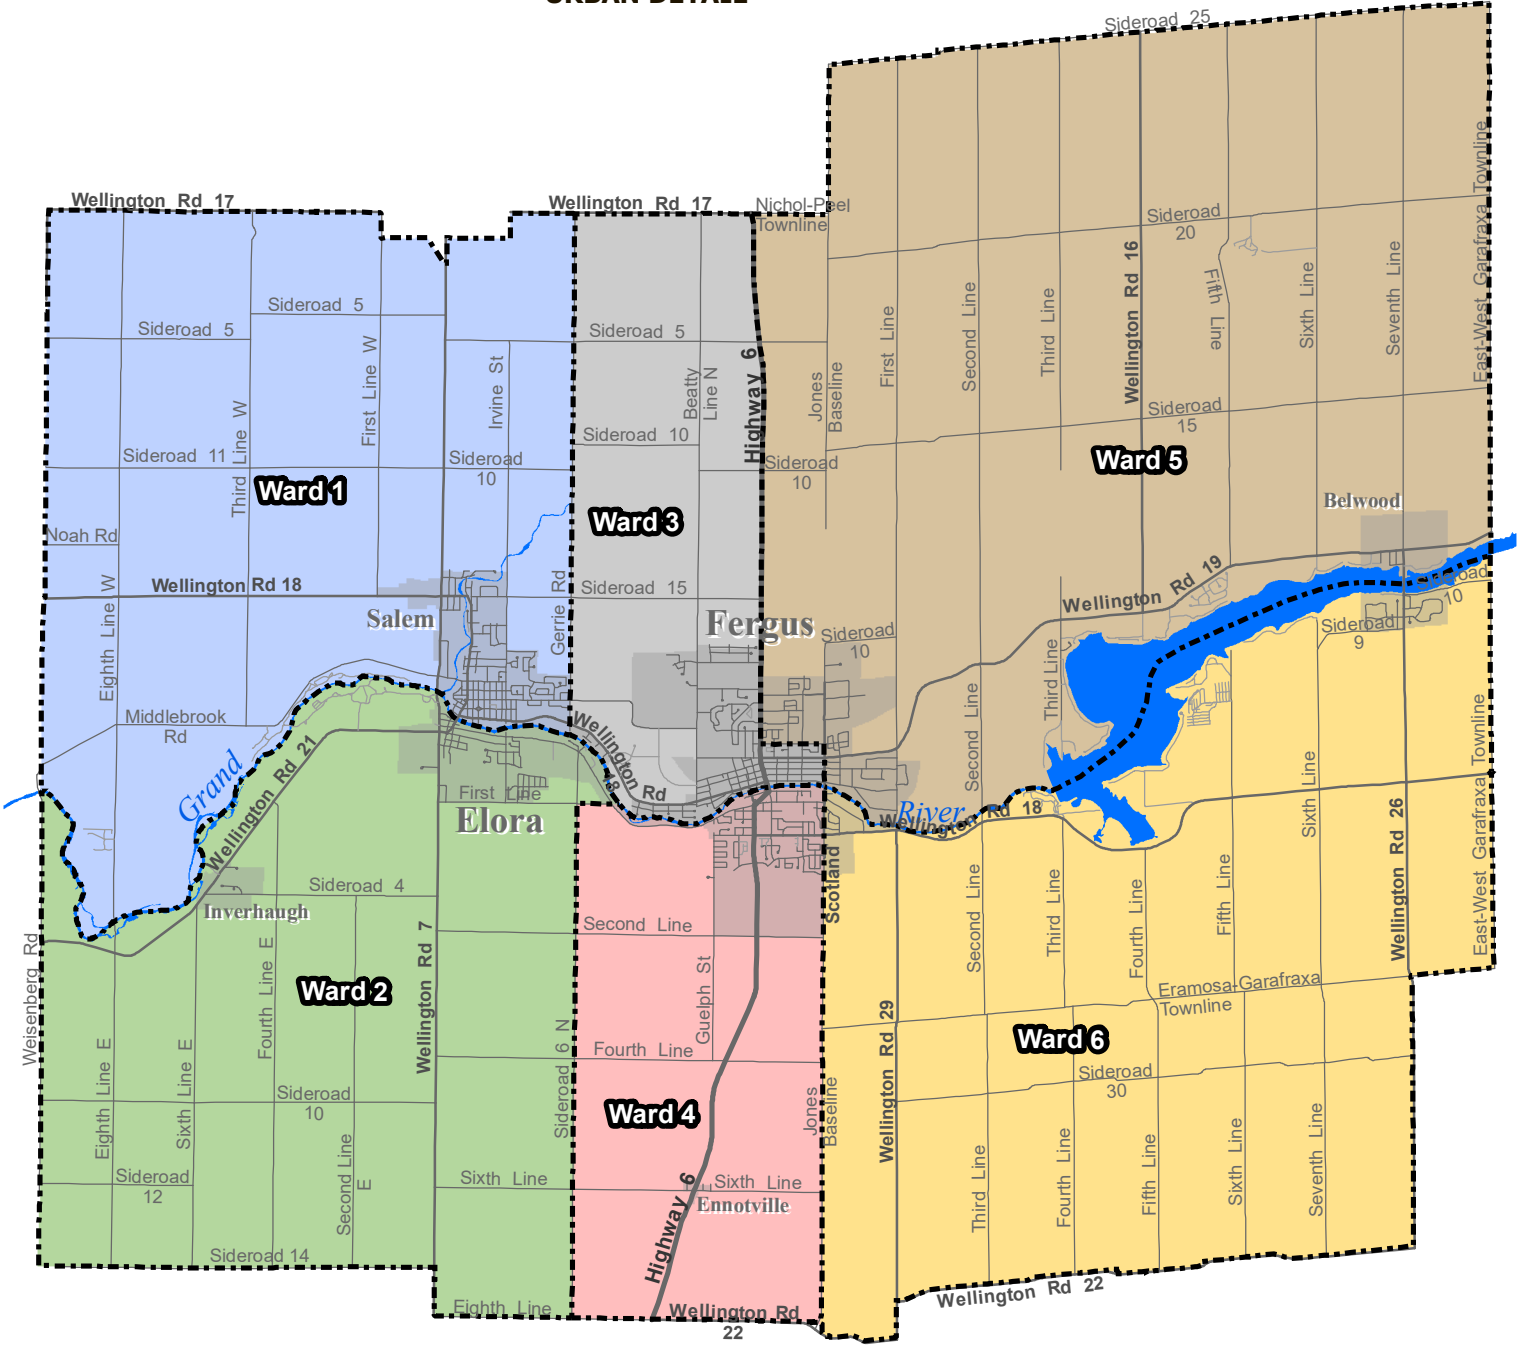

COUNTY WARDS

URBAN DETAIL

Centre Wellington Ward Boundaries 2018

1:120,000