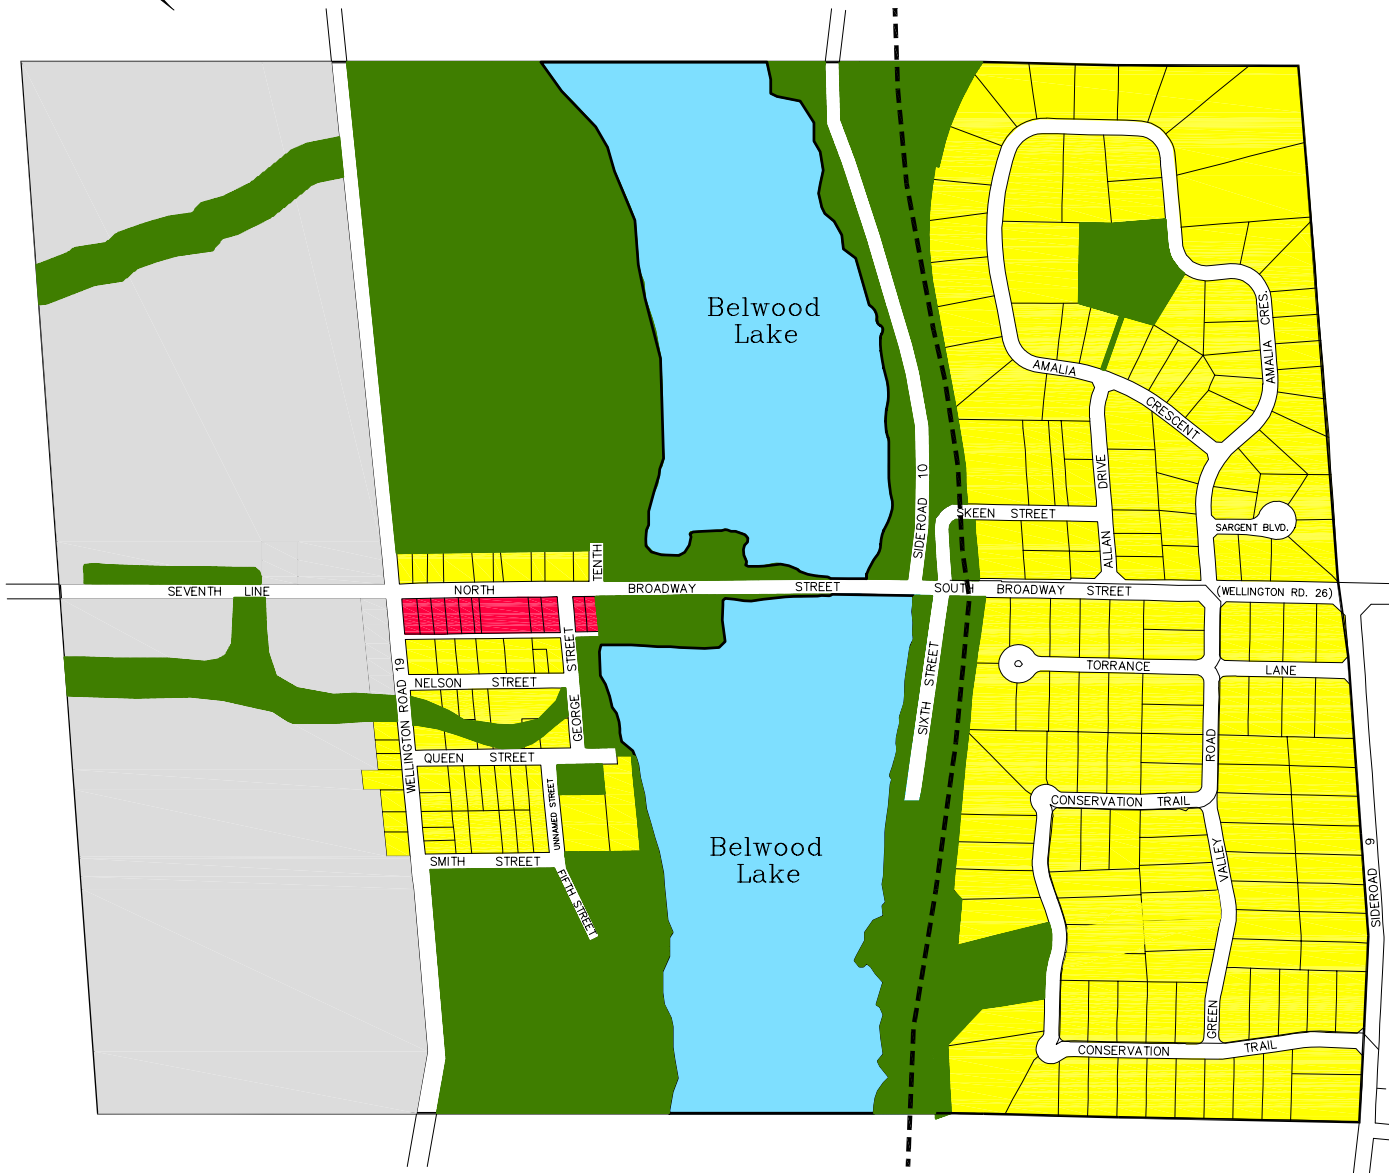

LAND USE PLAN BELWOOD

TOWNSHIP OF CENTRE WELLINGTON
SCHEDULE A-2

LEGEND: EXISTING DESIGNATIONS

-  RESIDENTIAL LANDS
-  CENTRAL BUSINESS DISTRICT
-  GREEN SPACE
-  FUTURE DEVELOPMENT
-  URBAN CENTRE LIMITS
-  TRAIL

SOURCE DATA:
COUNTY OF WELLINGTON