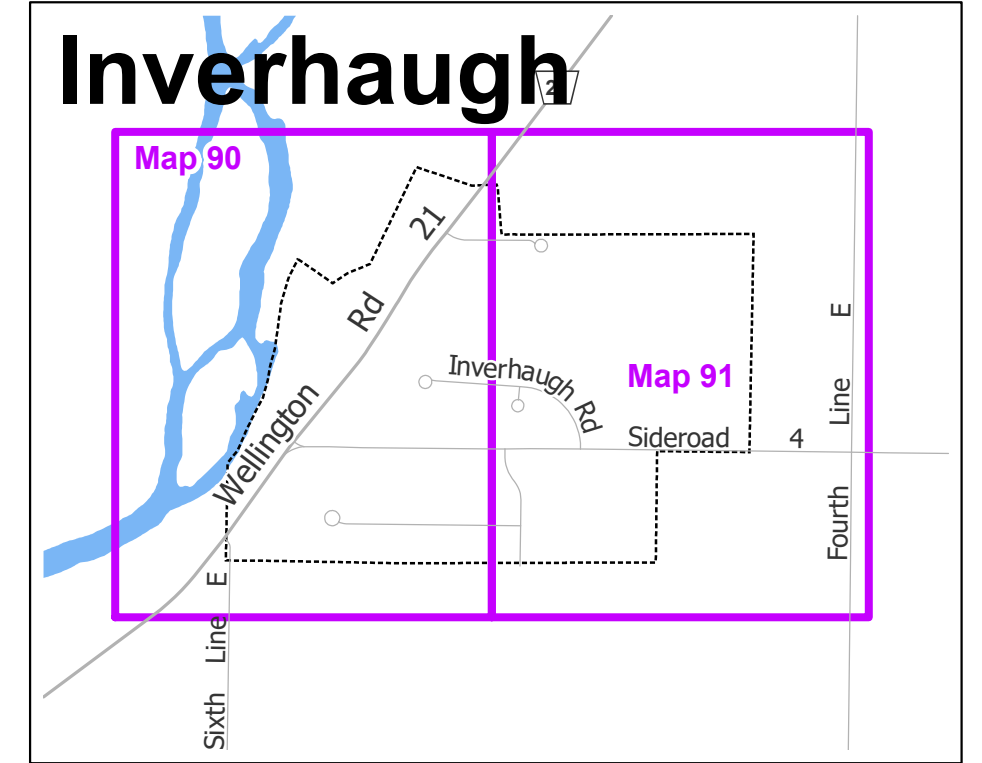

Elora-Salem and Fergus

Urban Zoning Map Index

Urban and Hamlet Zoning Map Index

1:12,500