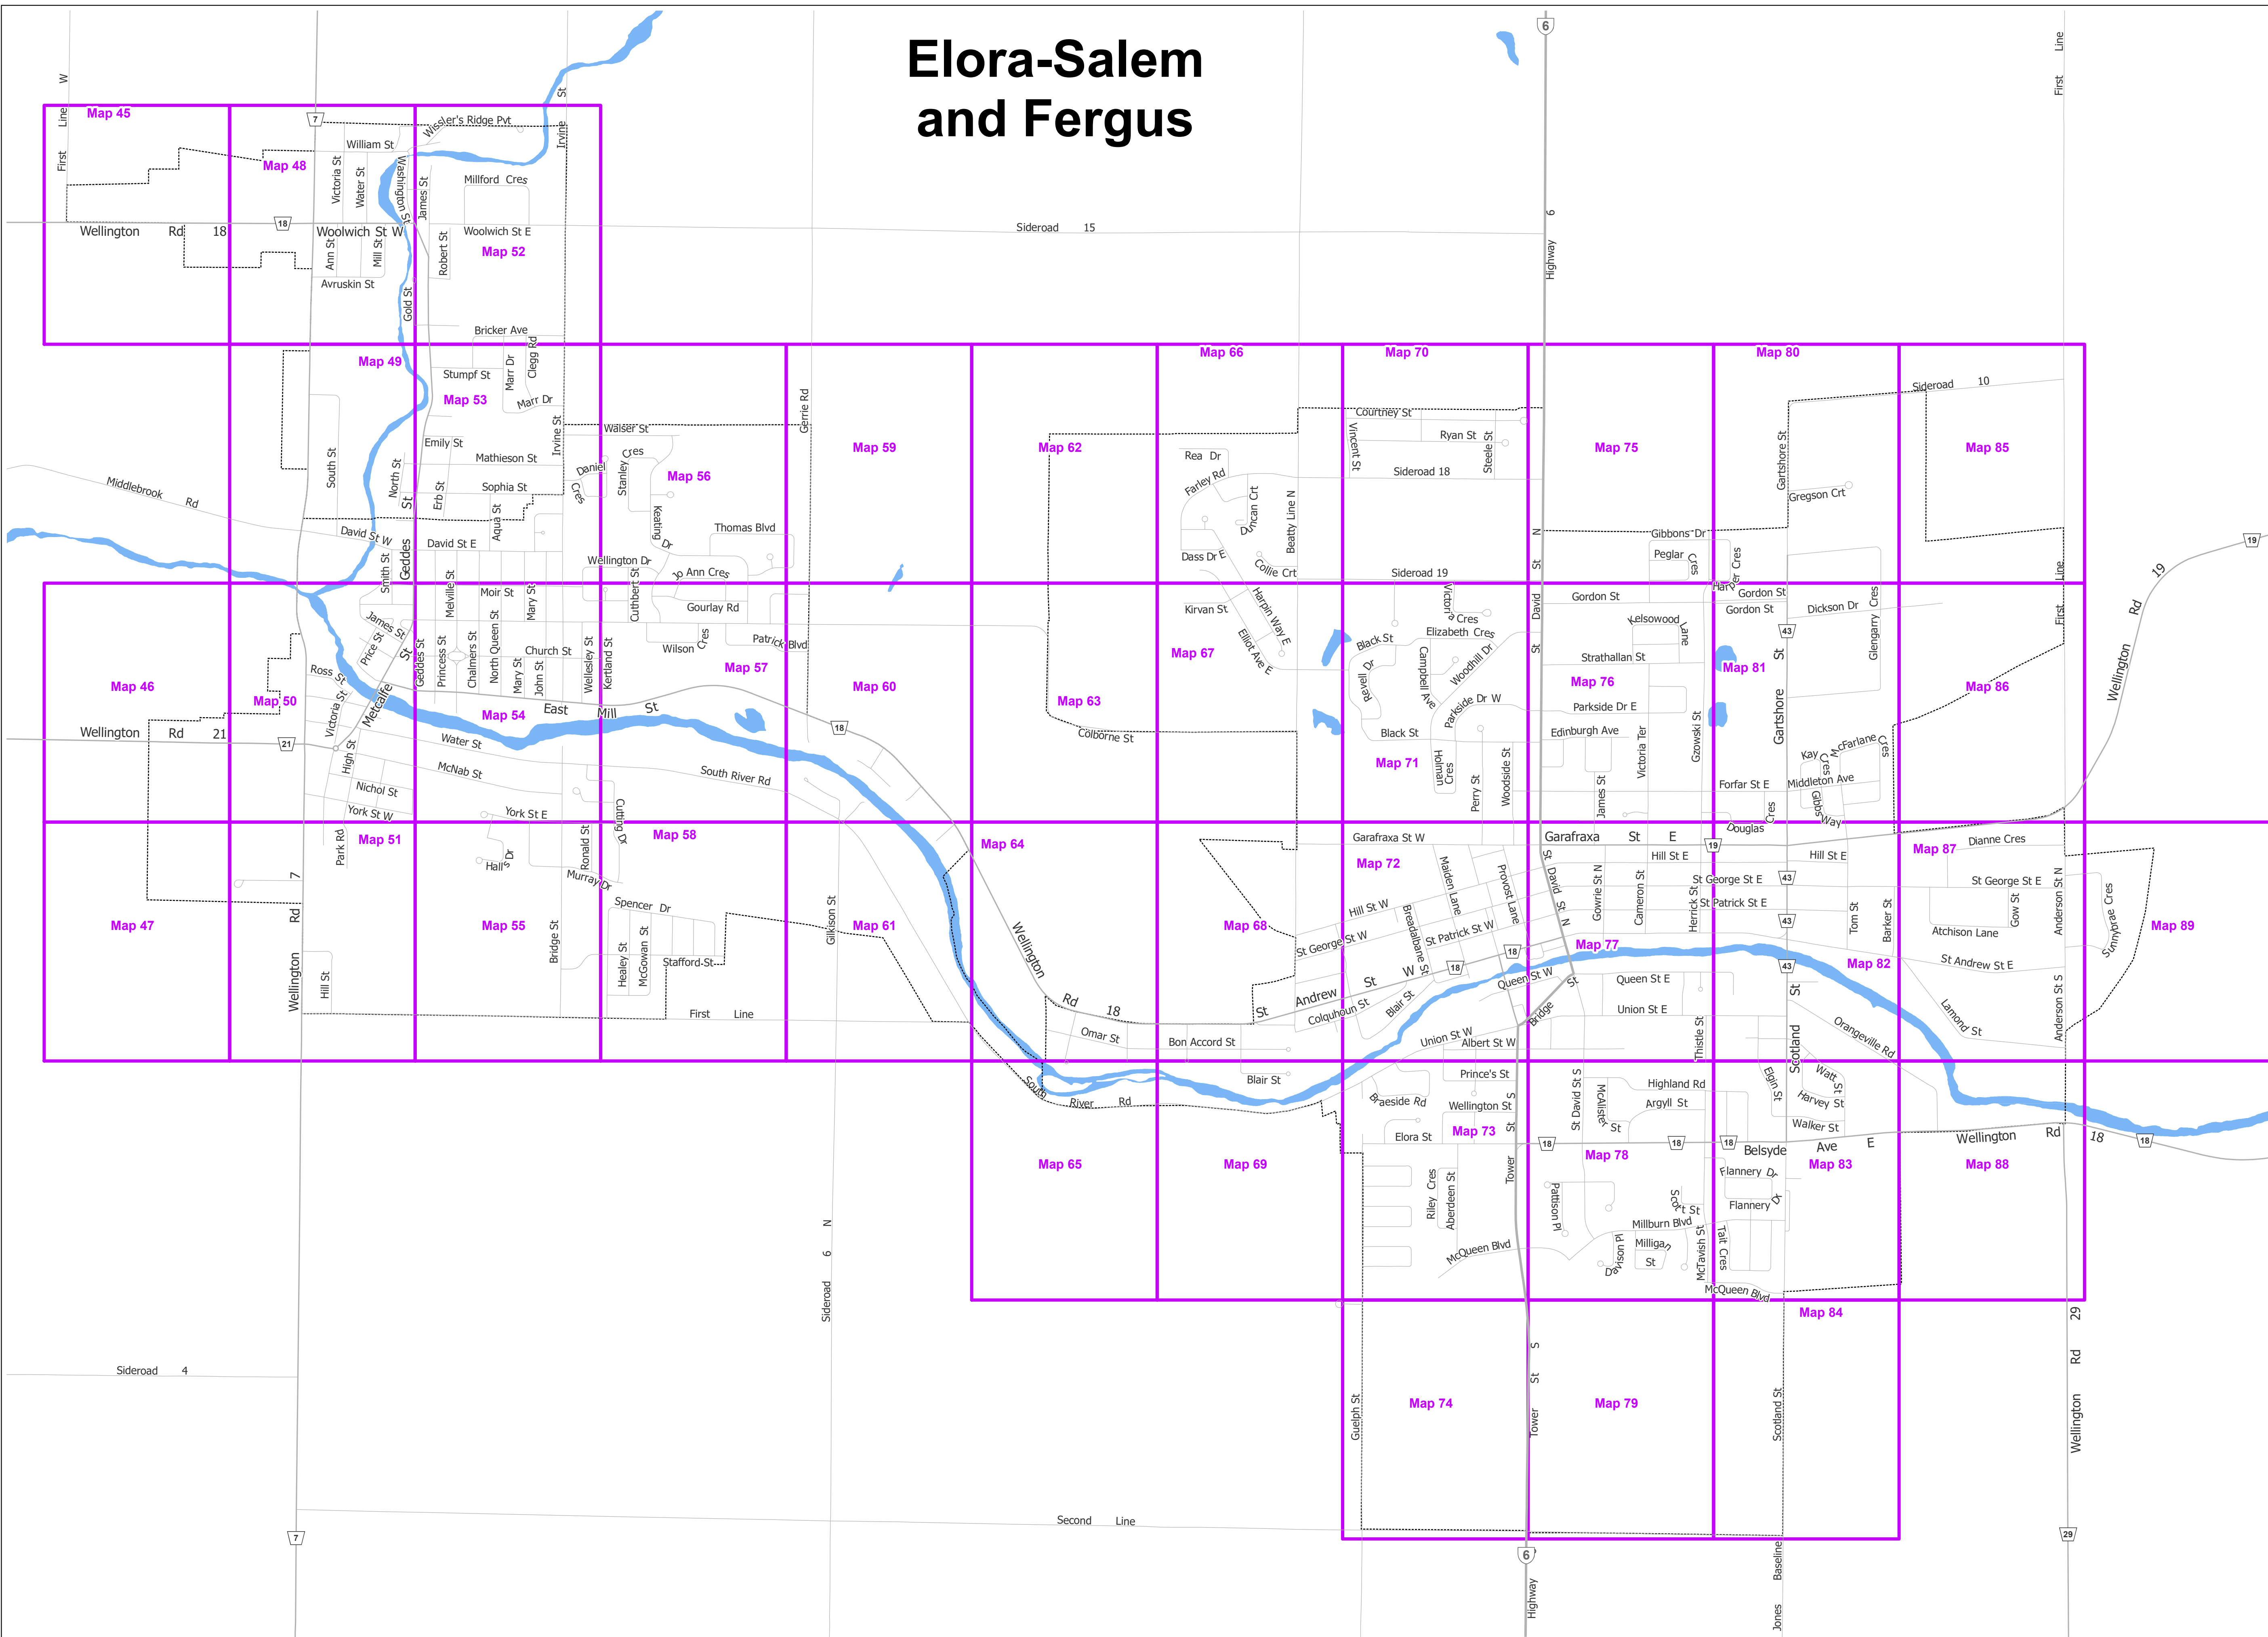

Elora-Salem and Fergus

Urban Zoning Map Index

Urban and Hamlet Zoning Map Index

1:12,500