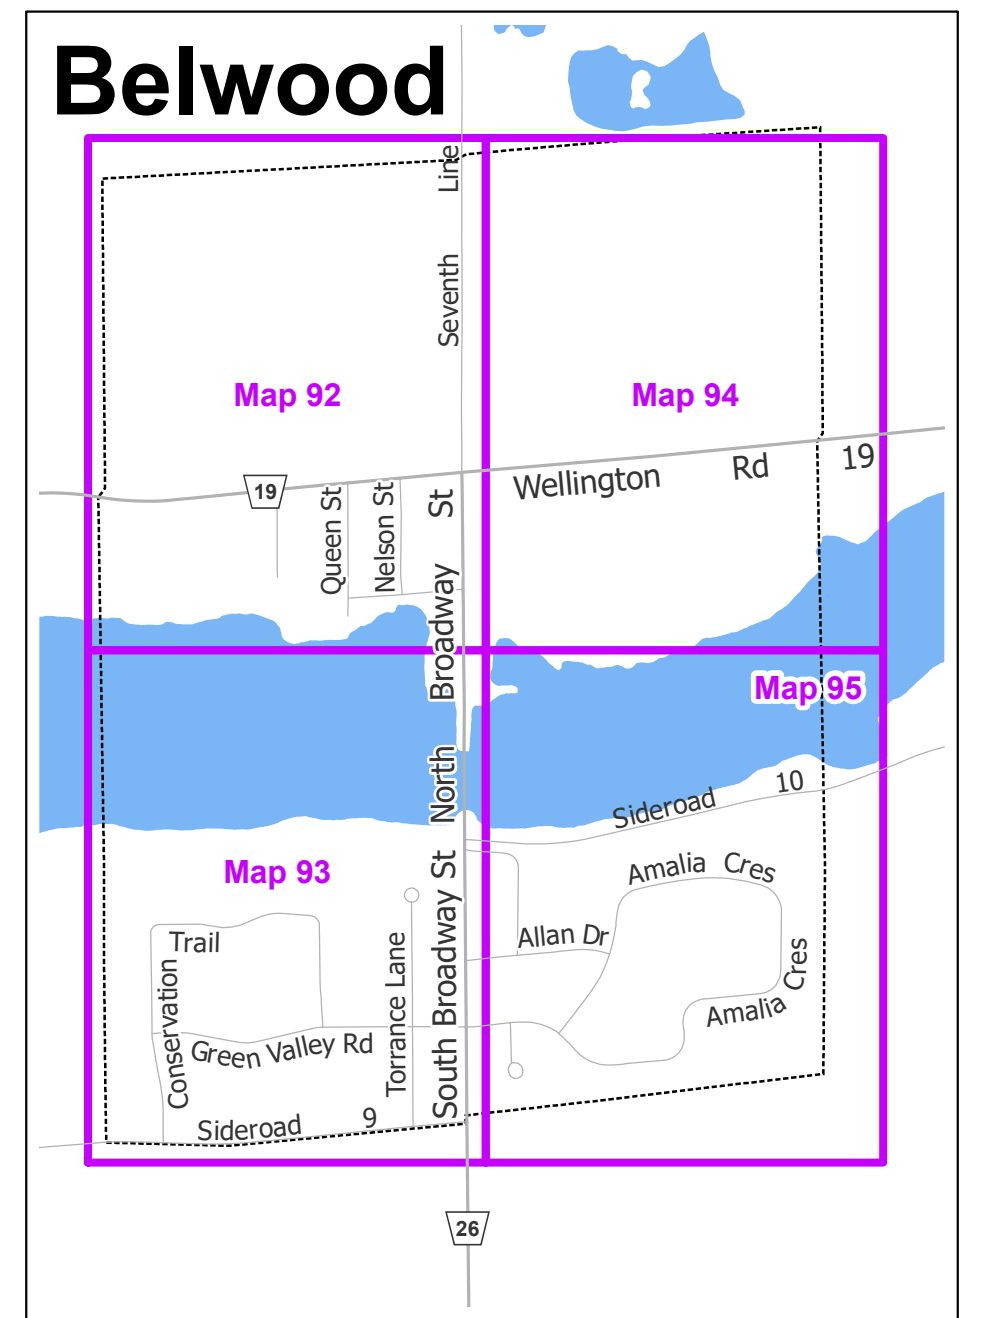

Elora-Salem and Fergus

Urban Zoning Map Index

Urban and Hamlet Zoning Map Index

1:12,500