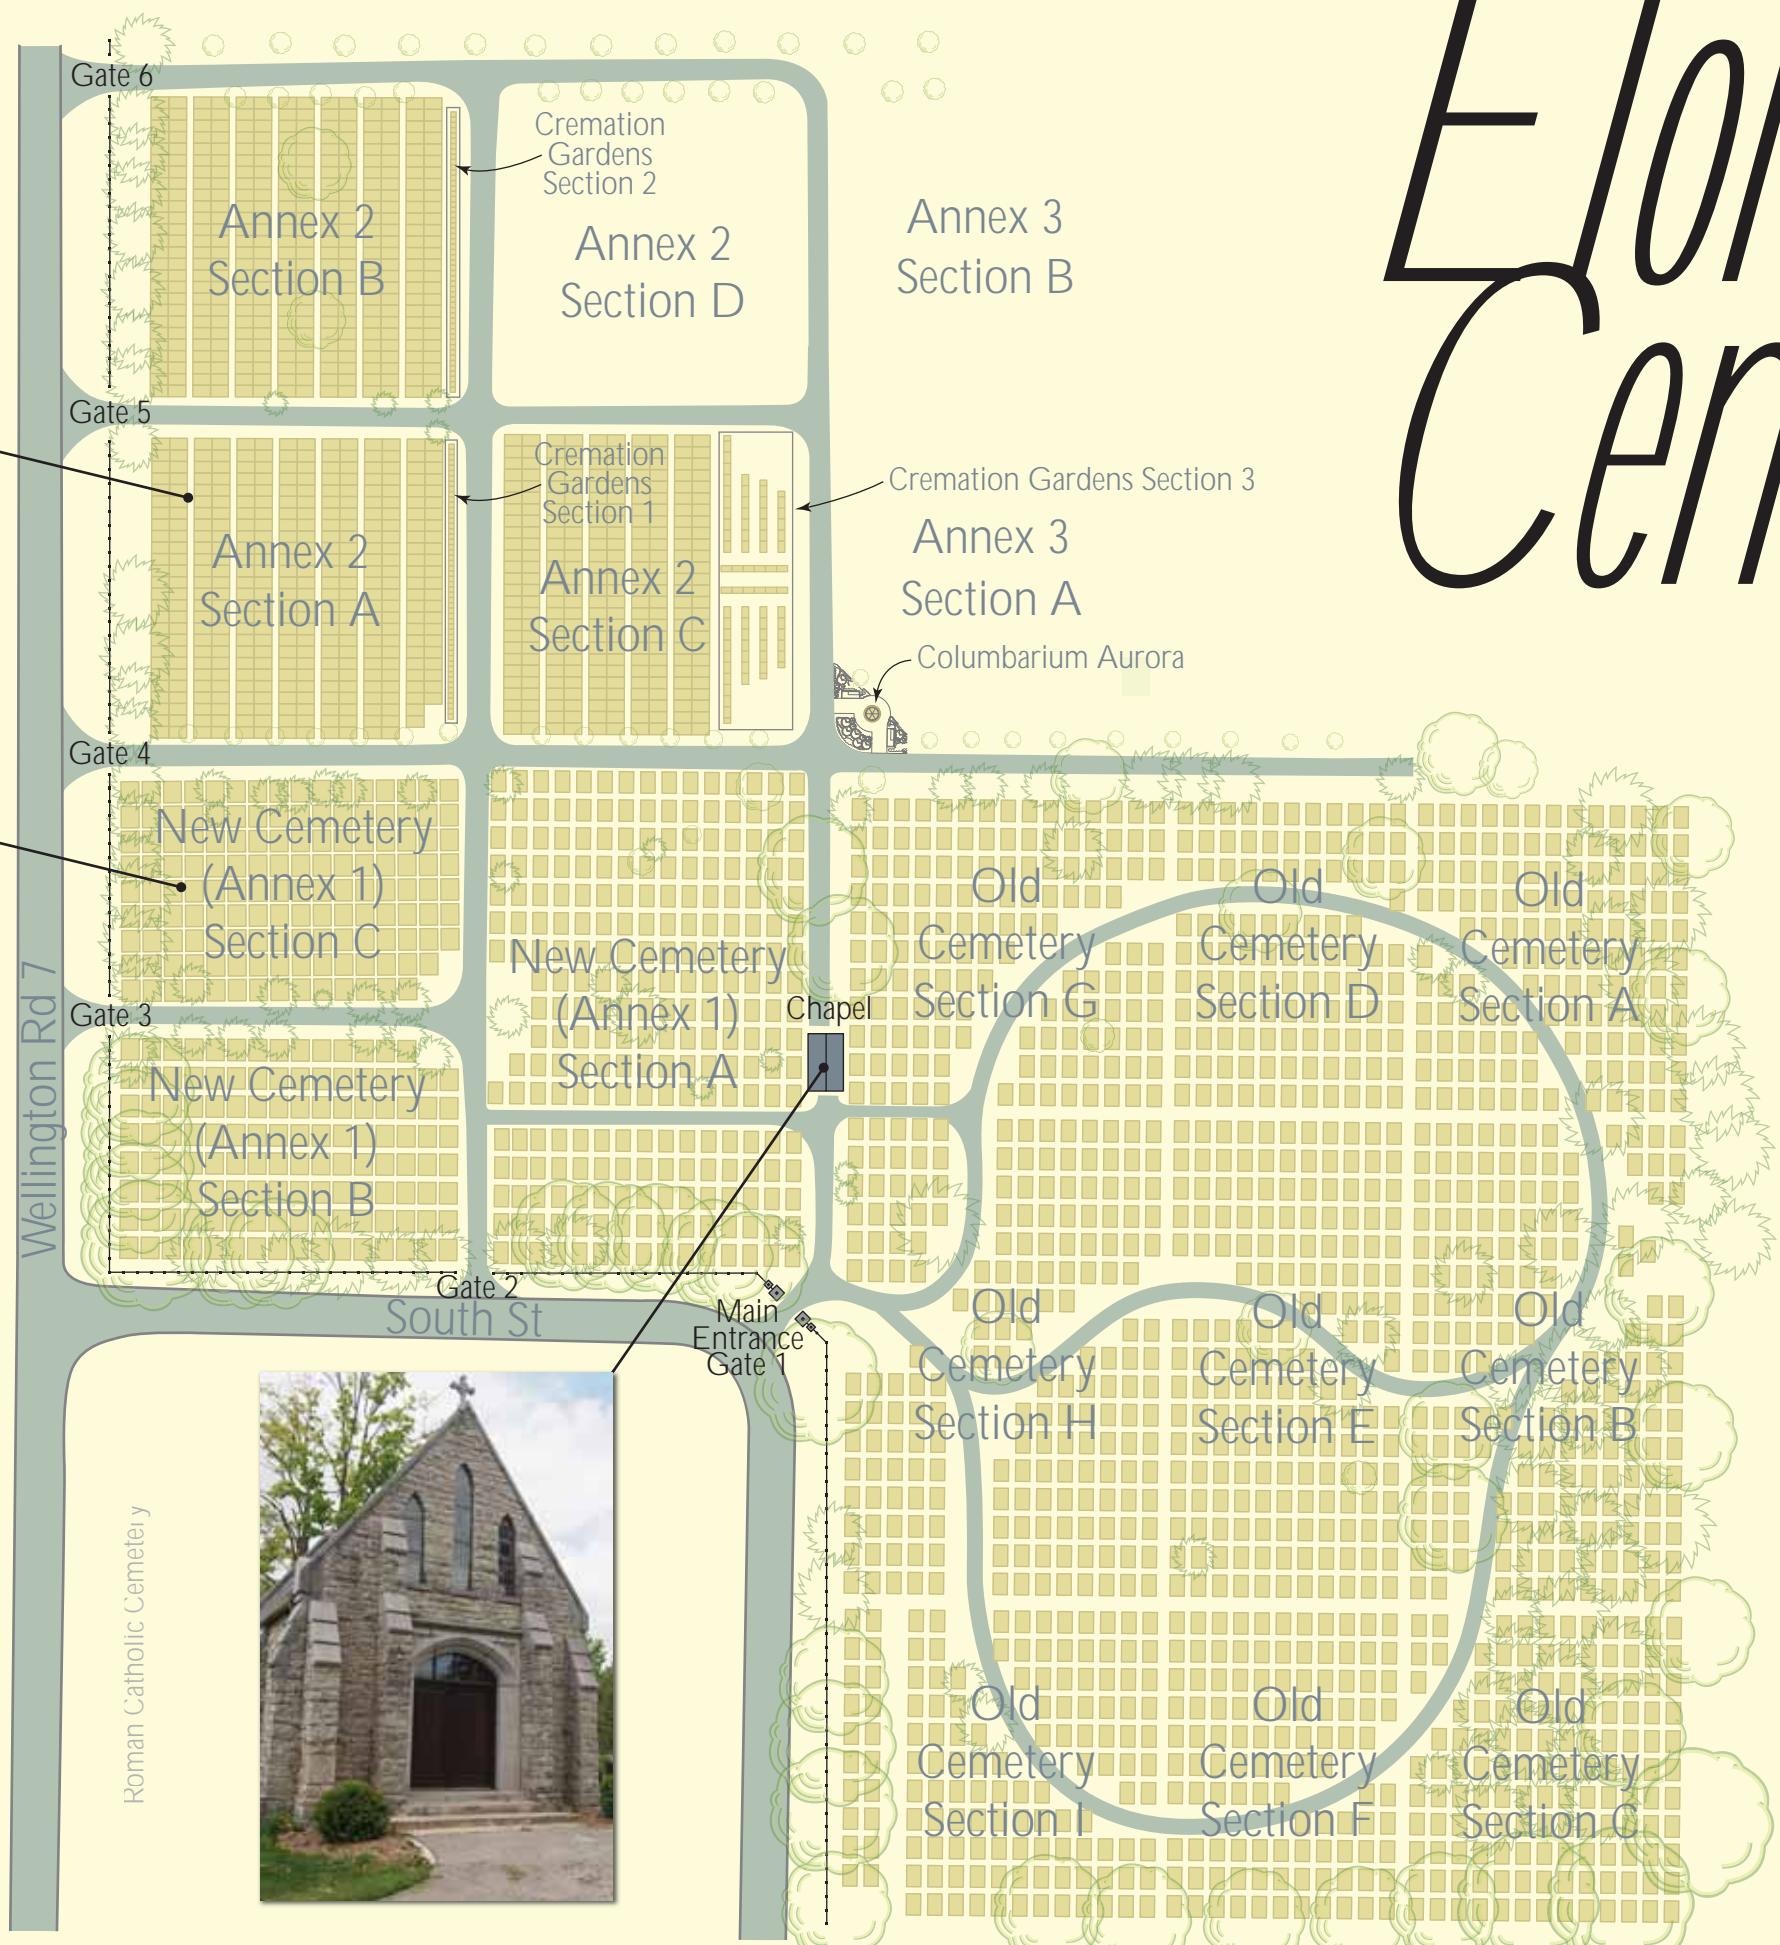

# Elora Cemetery

- Legend**
- Coniferous Tree
  - Deciduous Tree
  - Fence
  - Road/Path
  - Cemetery Section
  - Cemetery Lot

This map is for illustration purposes only. The Township of Centre Wellington disclaims all responsibility for the accuracy or completeness of information contained herein. The Township of Centre Wellington assumes no responsibility for errors arising from use of these mapping products. All rights reserved. May not be reproduced without permission.  
 © 2021 The Township of Centre Wellington  
 Last Updated: November 2021