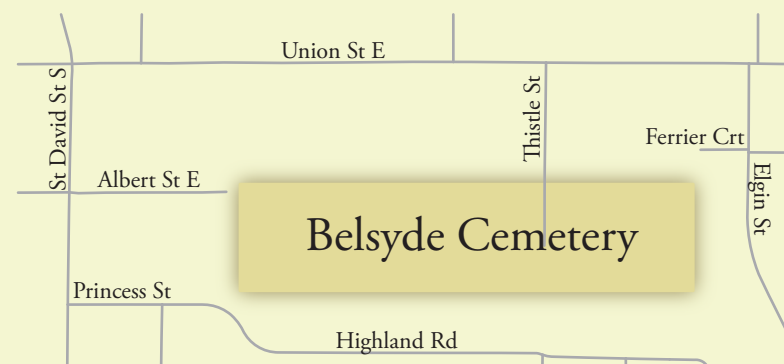

Centre Wellington

Belsyde Cemetery

Legend

- Coniferous Tree
- Deciduous Tree
- Road/Path
- Sidewalk
- Parking
- Cemetery Block
- Cremation Garden
- Eden Cremation Garden
- Cemetery Lot

This map is for illustration purposes only. The Township of Centre Wellington disclaims all responsibility for the accuracy or completeness of information contained herein. The Township of Centre Wellington assumes no responsibility for errors arising from use of these mapping products. All rights reserved. May not be reproduced without permission.

Centre Wellington

Belsyde Cemetery

Blocks A, B & C

Block OA	Block OE	Block A	
		Block B	Block C
Block OB		Block D	

NOTE: Graves are numbered starting from the side of the Lot closest to Union St. (Only Lot numbers are shown on the map)

Centre Wellington

Belsyde Cemetery

Block D

Block OA		Thistle St	Block A
Block OB			Block B
Block OE		Block C	
Block OD		Block D	

NOTE: Graves are numbered starting from the side of the Lot closest to Union St.
(Only Lot numbers are shown on the map)

Block OA	Block OE	Thistle St	Block A
Block OB			Block B
	Block C		
	Block D		

NOTE: Graves are numbered starting from the side of the Lot closest to Union St.
(Only Lot numbers are shown on the map)

Centre Wellington