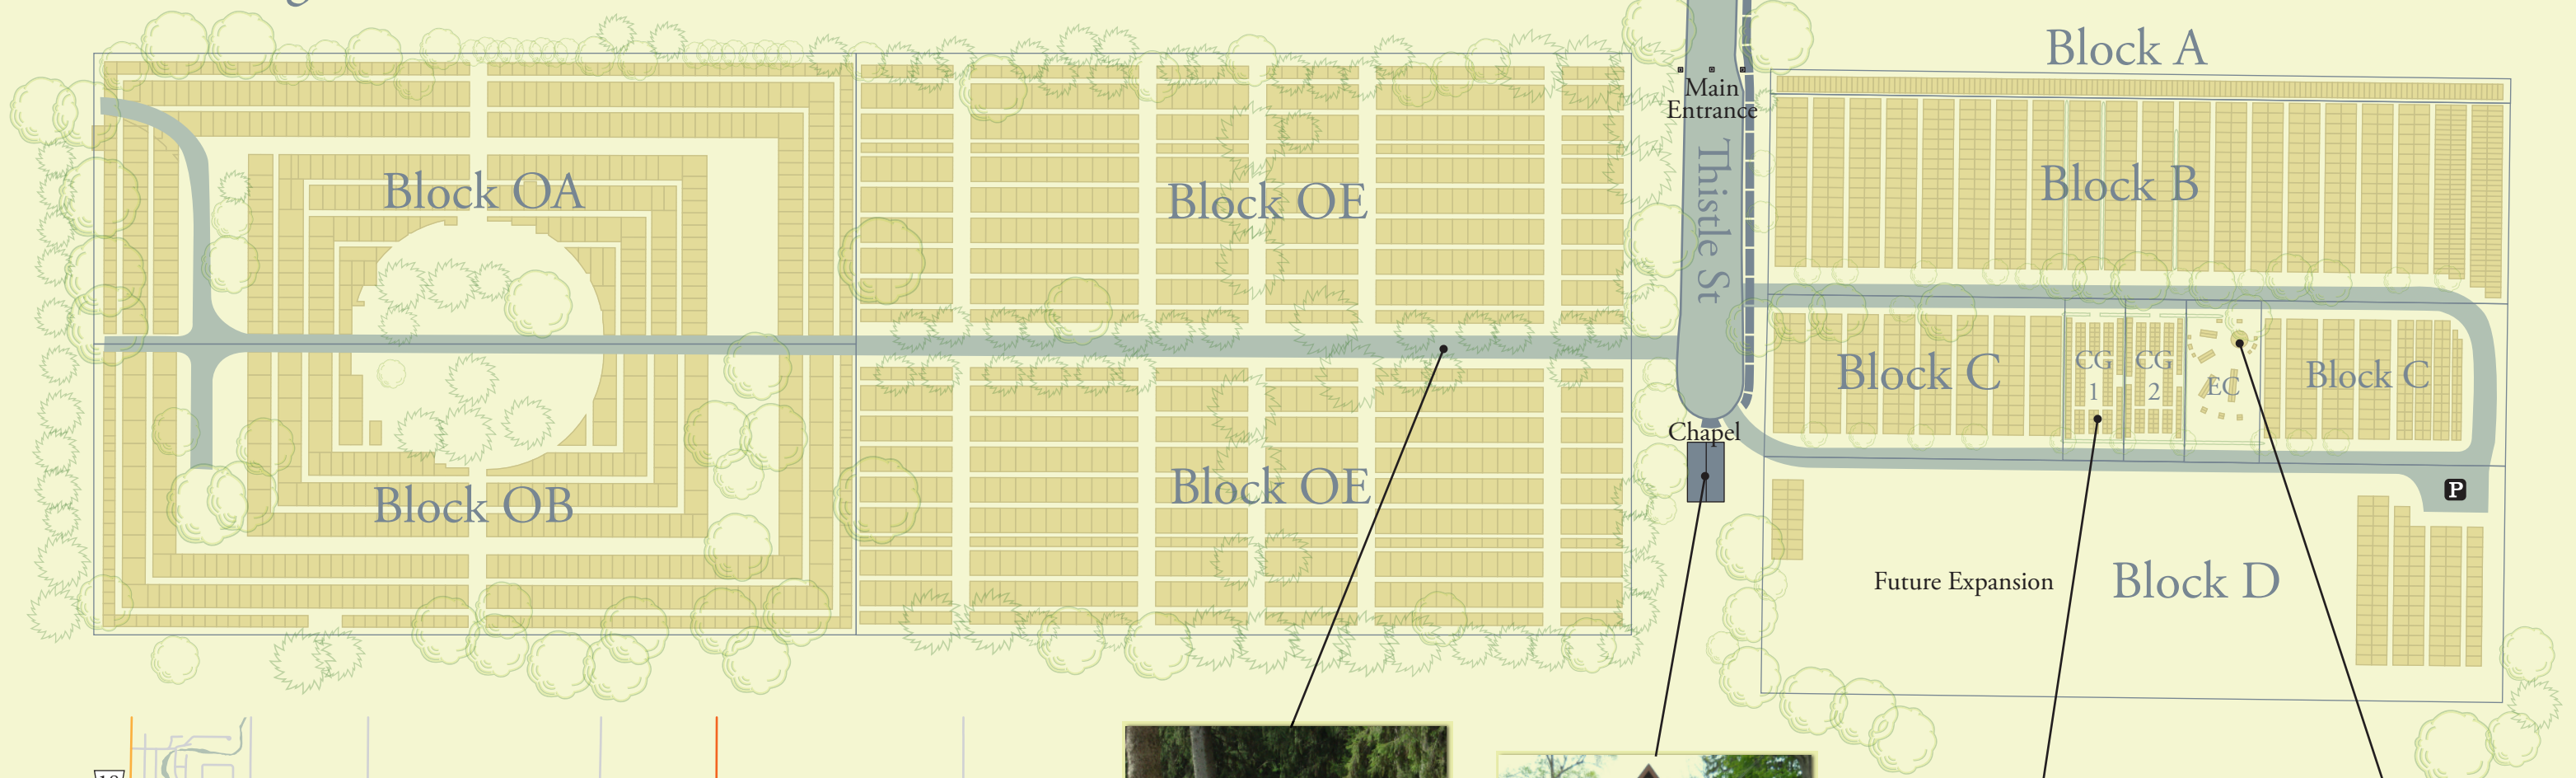

Centre Wellington

Belsyde Cemetery

Legend

- Coniferous Tree
- Deciduous Tree
- Road/Path
- Sidewalk
- Parking
- Cemetery Block
- Cremation Garden
- Eden Cremation Garden
- Cemetery Lot

This map is for illustration purposes only. The Township of Centre Wellington disclaims all responsibility for the accuracy or completeness of information contained herein. The Township of Centre Wellington assumes no responsibility for errors arising from use of these mapping products. All rights reserved. May not be reproduced without permission.

Centre Wellington

Belsyde Cemetery

Blocks A, B & C

Block OA	Block OE	Block A	
		Block B	Block C
Block OB		Block D	

NOTE: Graves are numbered starting from the side of the Lot closest to Union St. (Only Lot numbers are shown on the map)

Centre Wellington

Belsyde Cemetery

Block D

Block OA		Thistle St	Block A
Block OB			Block B
Block OE		Block C	
Block OD		Block D	

NOTE: Graves are numbered starting from the side of the Lot closest to Union St.
(Only Lot numbers are shown on the map)

Block OA	Block OE	Thistle St	Block A
Block OB			Block B
	Block C		
	Block D		

NOTE: Graves are numbered starting from the side of the Lot closest to Union St.
(Only Lot numbers are shown on the map)

Centre Wellington