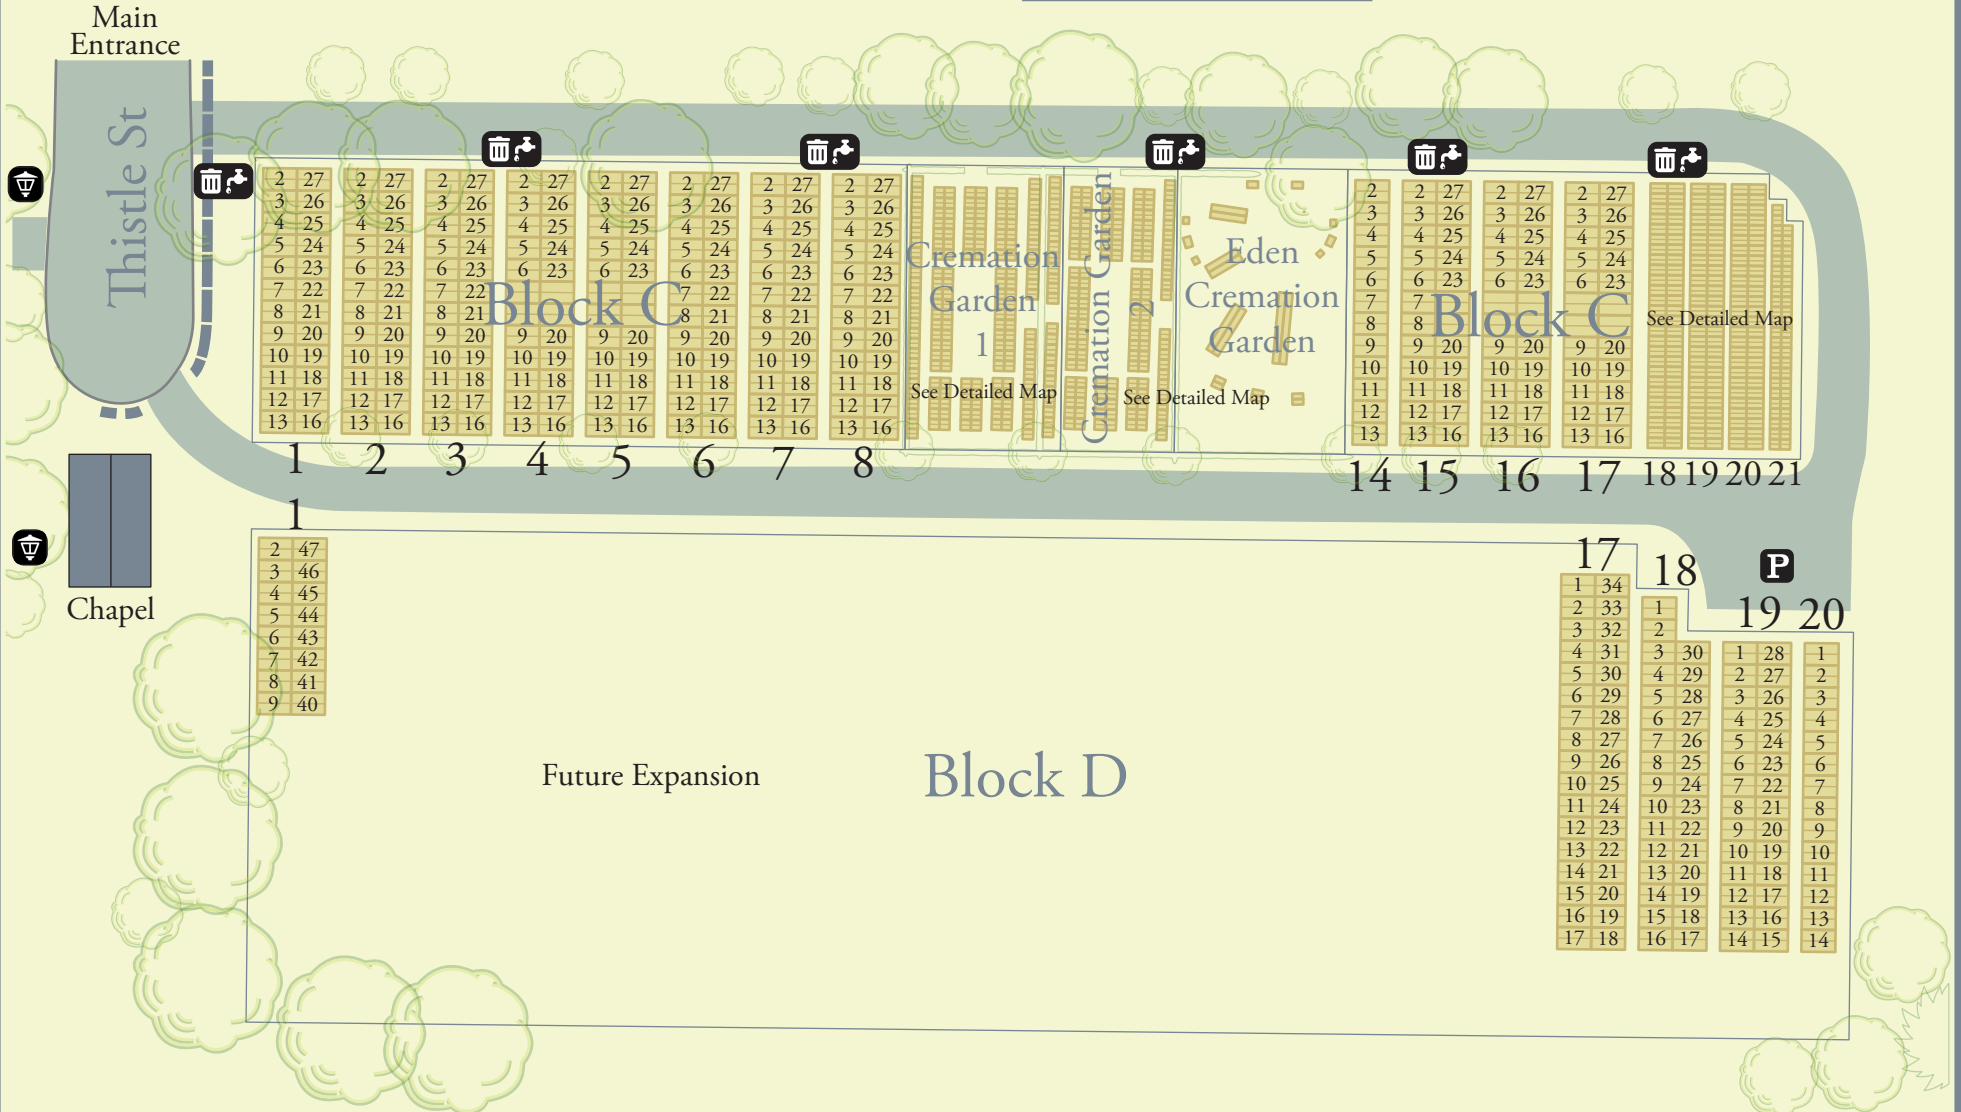

Centre Wellington

Belsyde Cemetery

Legend

- Coniferous Tree
- Deciduous Tree
- Road/Path
- Sidewalk
- Parking
- Cemetery Block
- Cremation Garden
- Eden Cremation Garden
- Cemetery Lot

This map is for illustration purposes only. The Township of Centre Wellington disclaims all responsibility for the accuracy or completeness of information contained herein. The Township of Centre Wellington assumes no responsibility for errors arising from use of these mapping products. All rights reserved. May not be reproduced without permission.

Centre Wellington

Belsyde Cemetery

Blocks A, B & C

Block OA	Block OE	Block A	
		Block B	Block C
Block OB		Block D	

NOTE: Graves are numbered starting from the side of the Lot closest to Union St. (Only Lot numbers are shown on the map)

Centre Wellington

Belsyde Cemetery

Block D

Block OA		Thistle St	Block A
Block OB			Block B
Block OE		Block C	
Block OD		Block D	

NOTE: Graves are numbered starting from the side of the Lot closest to Union St.
(Only Lot numbers are shown on the map)

Block OA	Block OE	Thistle St	Block A
Block OB			Block B
	Block C		
	Block D		

NOTE: Graves are numbered starting from the side of the Lot closest to Union St.
(Only Lot numbers are shown on the map)

Centre Wellington