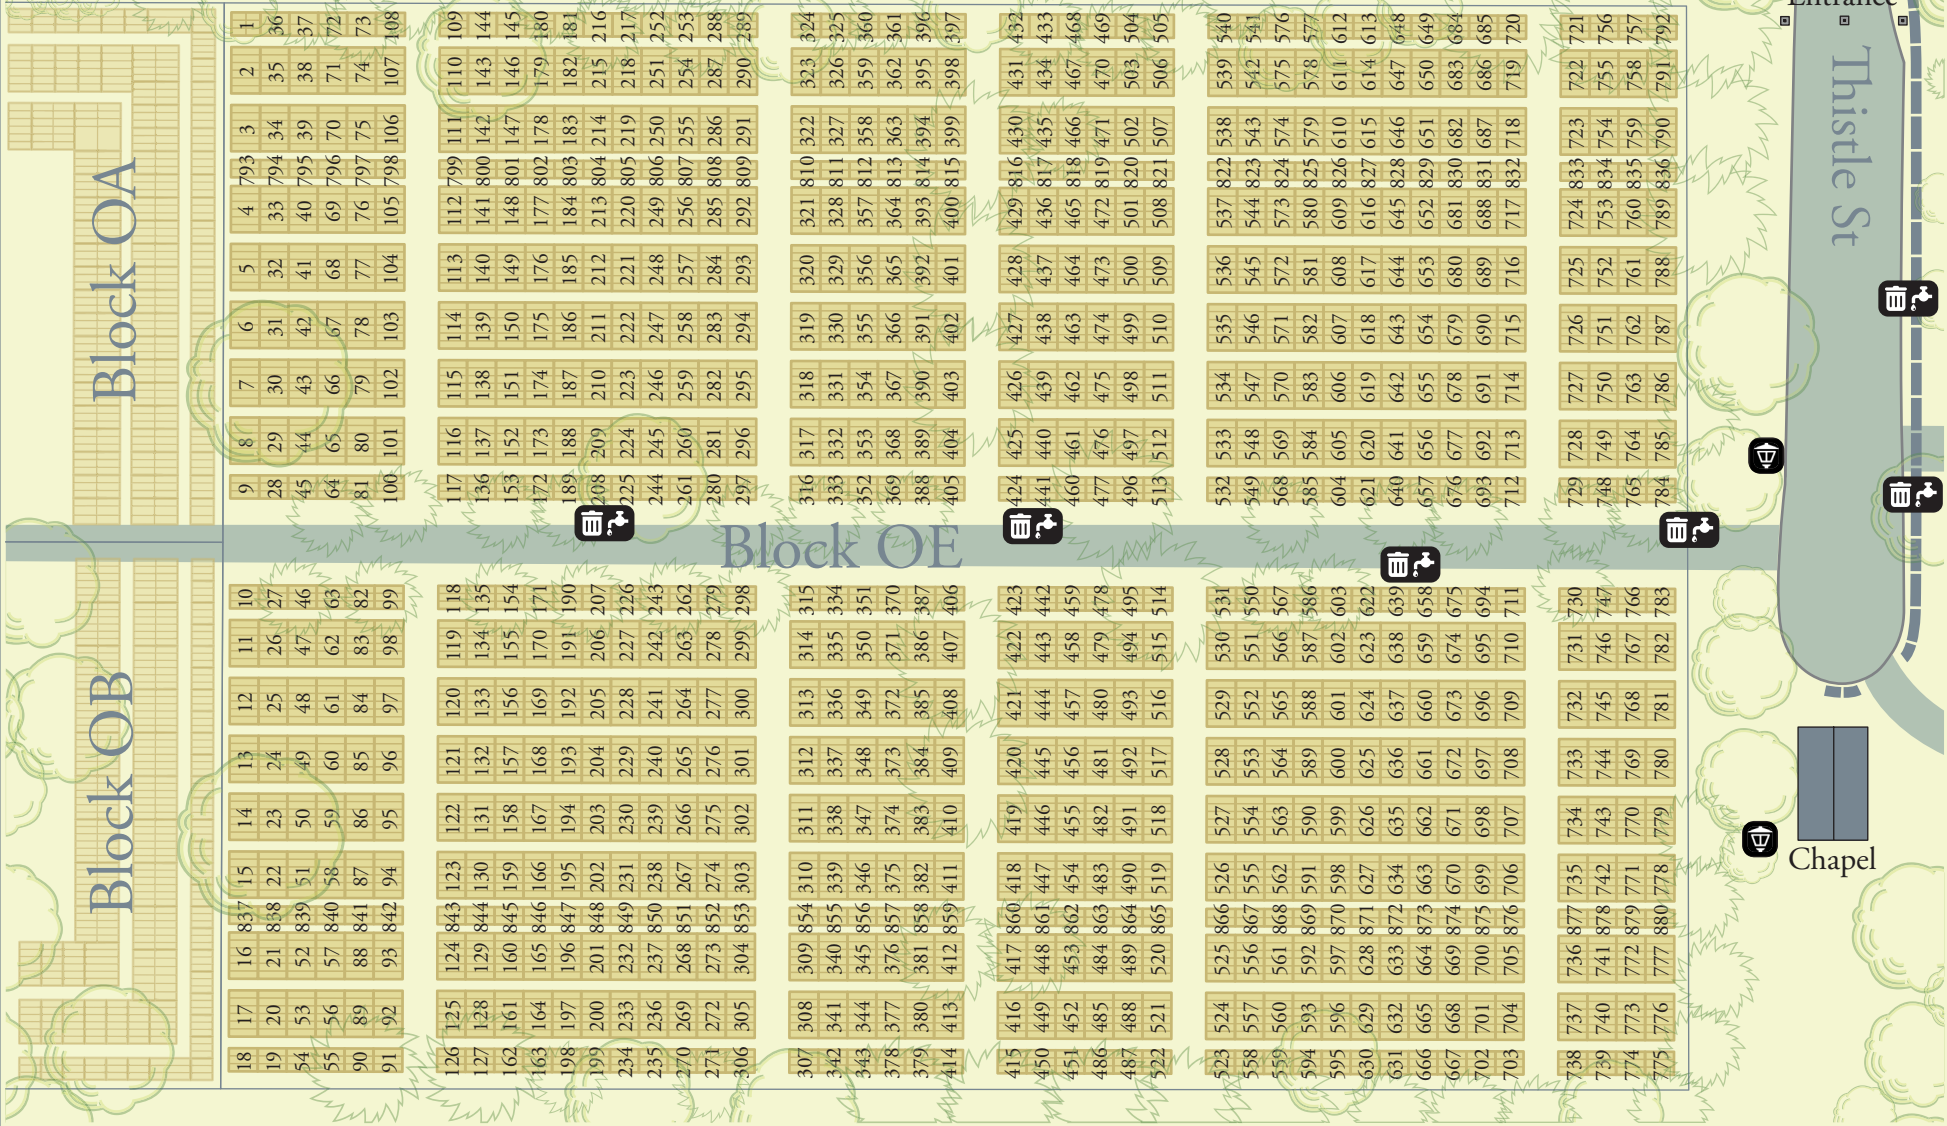

Centre Wellington

Belsyde Cemetery

Blocks A, B & C

Block OA	Block OE	Block A	
		Block B	Block C
Block OB		Block D	

NOTE: Graves are numbered starting from the side of the Lot closest to Union St. (Only Lot numbers are shown on the map)

Centre Wellington

Belsyde Cemetery

Block OE

NOTE: Graves are numbered starting from the side of the Lot closest to Union St.
(Only Lot numbers are shown on the map)

Centre Wellington

Belsyde Cemetery

Blocks OA and OB

Block OA	Block OE	Thistle St	Block A
Block OB			Block B
	Block C		
	Block D		

NOTE: Graves are numbered starting from the side of the Lot closest to Union St.
(Only Lot numbers are shown on the map)

Centre Wellington