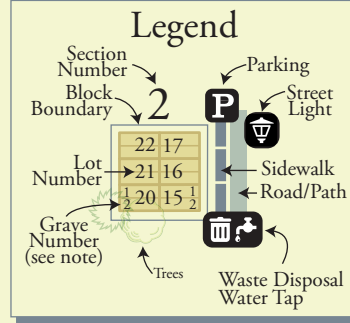

Centre Wellington

Belsyde Cemetery

Legend

- Coniferous Tree
- Deciduous Tree
- Road/Path
- Sidewalk
- Parking
- Cemetery Block
- Cremation Garden
- Eden Cremation Garden
- Cemetery Lot

This map is for illustration purposes only. The Township of Centre Wellington disclaims all responsibility for the accuracy or completeness of information contained herein. The Township of Centre Wellington assumes no responsibility for errors arising from use of these mapping products. All rights reserved. May not be reproduced without permission.

Centre Wellington

Belsyde Cemetery

Blocks A, B & C

Block OA	Block OE	Block A	
		Block B	Block C
Block OB		Block D	

NOTE: Graves are numbered starting from the side of the Lot closest to Union St. (Only Lot numbers are shown on the map)

Centre Wellington

Belsyde Cemetery

Block D

Block OA		Thistle St	Block A
Block OB			Block B
Block OE		Block C	
Block OD		Block D	

NOTE: Graves are numbered starting from the side of the Lot closest to Union St.
(Only Lot numbers are shown on the map)

Block OA	Block OE	Thistle St	Block A
Block OB			Block B
	Block C		
	Block D		

NOTE: Graves are numbered starting from the side of the Lot closest to Union St.
(Only Lot numbers are shown on the map)

Centre Wellington