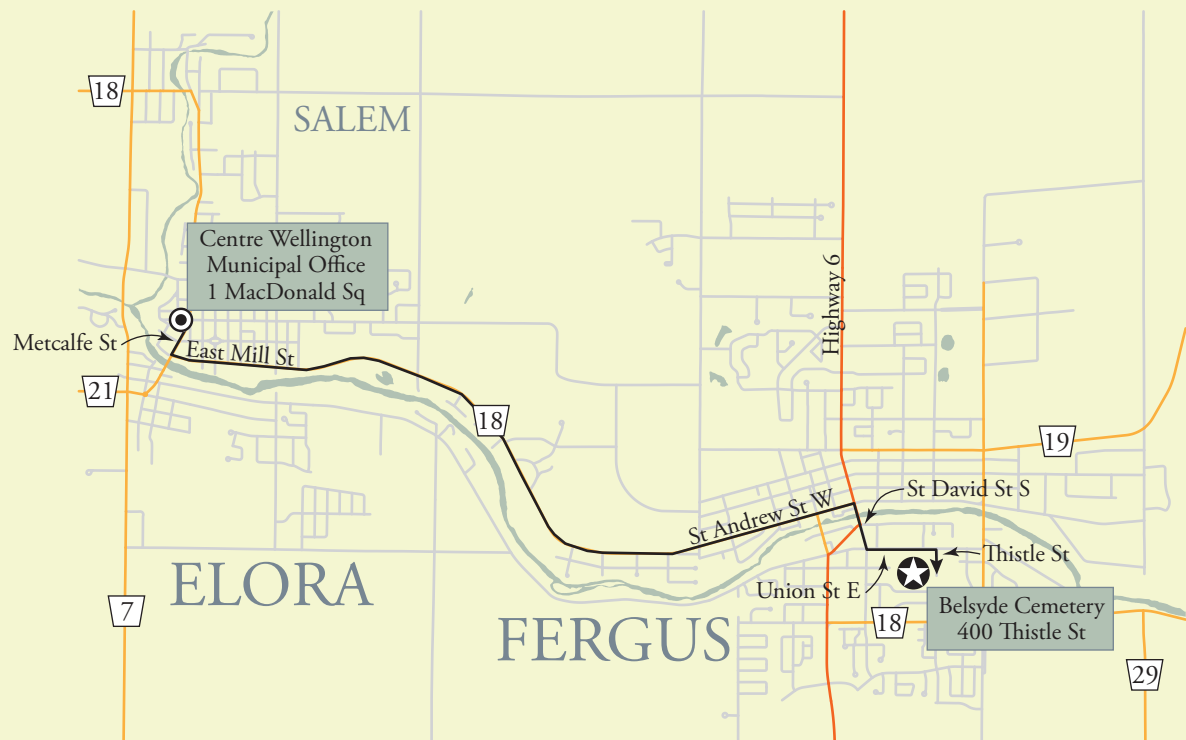

Centre Wellington

Belsyde Cemetery

Legend

- Coniferous Tree
- Deciduous Tree
- Road/Path
- Sidewalk
- Parking
- Cemetery Block
- Cremation Garden
- Eden Cremation Garden
- Cemetery Lot

This map is for illustration purposes only. The Township of Centre Wellington disclaims all responsibility for the accuracy or completeness of information contained herein. The Township of Centre Wellington assumes no responsibility for errors arising from use of these mapping products. All rights reserved. May not be reproduced without permission.

Centre Wellington

Belsyde Cemetery

Blocks A, B & C

Block OA	Block OE	Block A	
		Block B	Block C
Block OB		Block D	

NOTE: Graves are numbered starting from the side of the Lot closest to Union St. (Only Lot numbers are shown on the map)

Centre Wellington

Belsyde Cemetery

Block D

Block OA		Thistle St	Block A
Block OB			Block B
Block OE		Block C	
Block OD		Block D	

NOTE: Graves are numbered starting from the side of the Lot closest to Union St.
(Only Lot numbers are shown on the map)

Block OA	Block OE	Thistle St	Block A
Block OB			Block B
	Block C		
	Block D		

NOTE: Graves are numbered starting from the side of the Lot closest to Union St.
(Only Lot numbers are shown on the map)

Centre Wellington