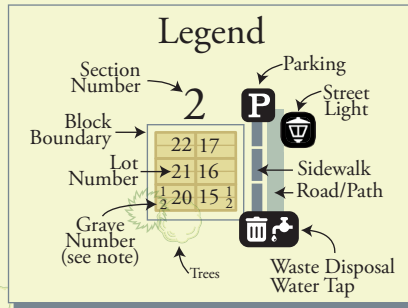

This map is for illustration purposes only. The Township of Centre Wellington disclaims all responsibility for the accuracy or completeness of information contained herein. The Township of Centre Wellington assumes no responsibility for errors arising from use of these mapping products. All rights reserved. May not be reproduced without permission. © 2017 The Township of Centre Wellington. Last Updated: Dec 2022

Centre Wellington

Belsyde Cemetery

Block OE

NOTE: Graves are numbered starting from the side of the Lot closest to Union St.
(Only Lot numbers are shown on the map)

Centre Wellington

Belsyde Cemetery

Blocks OA and OB

Block OA	Block OE	Thistle St	Block A
Block OB			Block B
	Block C		
	Block D		

NOTE: Graves are numbered starting from the side of the Lot closest to Union St.
(Only Lot numbers are shown on the map)

Centre Wellington