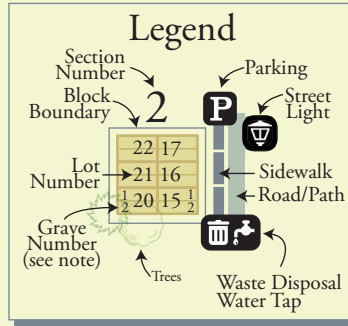

Centre Wellington

Belsyde Cemetery

Legend

- Coniferous Tree
- Deciduous Tree
- Road/Path
- Sidewalk
- Parking
- Cemetery Block
- Cremation Garden
- Eden Cremation Garden
- Cemetery Lot

This map is for illustration purposes only. The Township of Centre Wellington disclaims all responsibility for the accuracy or completeness of information contained herein. The Township of Centre Wellington assumes no responsibility for errors arising from use of these mapping products. All rights reserved. May not be reproduced without permission.

Centre Wellington

Belsyde Cemetery

Blocks A, B & C

Block OA	Block OE	Block A	
		Block B	Block C
Block OB		Block D	

NOTE: Graves are numbered starting from the side of the Lot closest to Union St. (Only Lot numbers are shown on the map)

Centre Wellington

Belsyde Cemetery

Block D

Block OA		Thistle St	Block A
Block OB			Block B
Block OE		Block C	
Block OD		Block D	

NOTE: Graves are numbered starting from the side of the Lot closest to Union St.
(Only Lot numbers are shown on the map)

Block OA	Block OE	Thistle St	Block A
Block OB			Block B
	Block C		
	Block D		

NOTE: Graves are numbered starting from the side of the Lot closest to Union St.
(Only Lot numbers are shown on the map)

Centre Wellington