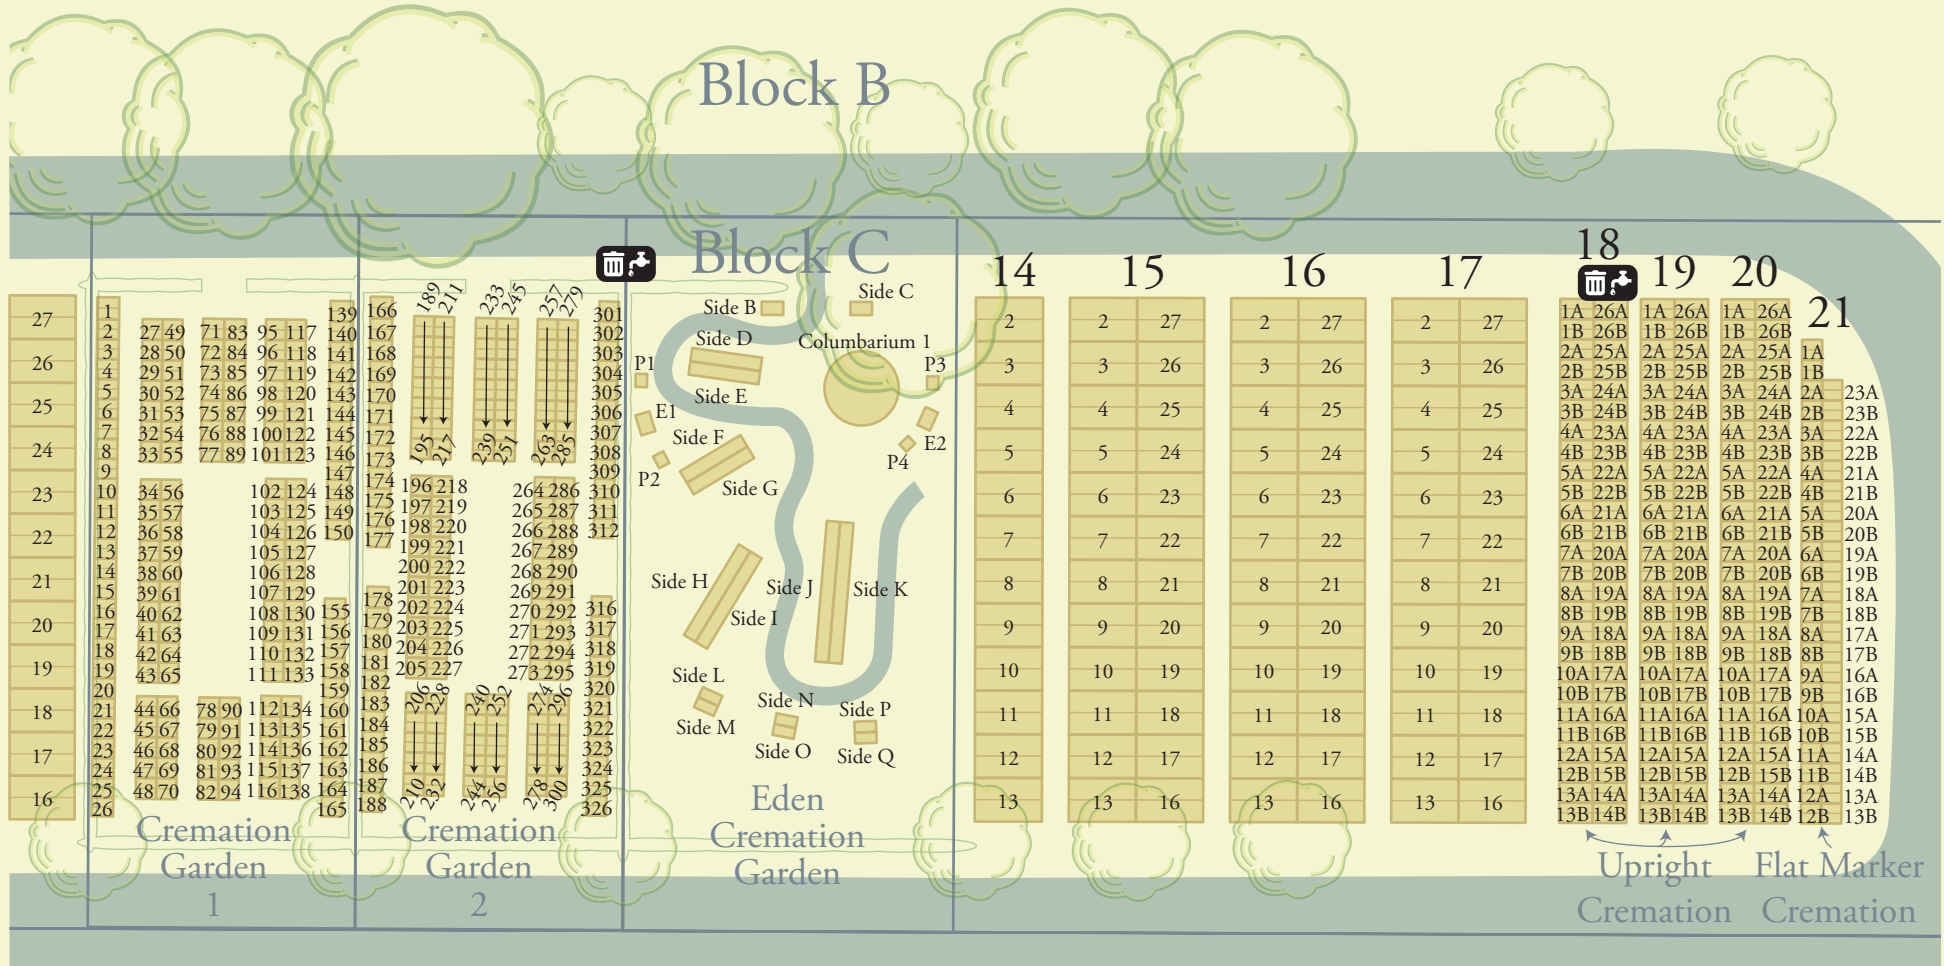

Centre Wellington

Belsyde Cemetery

Blocks A, B & C

Block OA	Block OE	Block A	
		Block B	Block C
Block OB		Block D	

NOTE: Graves are numbered starting from the side of the Lot closest to Union St. (Only Lot numbers are shown on the map)

Centre Wellington

Belsyde Cemetery

Block OE

NOTE: Graves are numbered starting from the side of the Lot closest to Union St.
(Only Lot numbers are shown on the map)

Centre Wellington

Belsyde Cemetery

Blocks OA and OB

Block OA	Block OE	Thistle St	Block A
Block OB			Block B
	Block C		
	Block D		

NOTE: Graves are numbered starting from the side of the Lot closest to Union St.
(Only Lot numbers are shown on the map)

Centre Wellington

Belsyde Cemetery

Cremation Gardens and Columbarium

NOTE: Graves are numbered starting from the side of the Lot closest to Union St. (Only Lot numbers are shown on the map)

Upright Cremation, Flat Marker Cremation