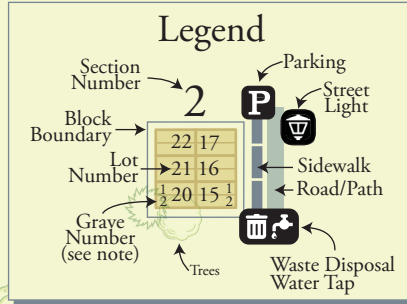

Centre Wellington

Belsyde Cemetery

Block D

Block OA		Thistle St	Block A
Block OB			Block B
Block OE		Block C	
Block OD		Block D	

NOTE: Graves are numbered starting from the side of the Lot closest to Union St.
(Only Lot numbers are shown on the map)

This map is for illustration purposes only. The Township of Centre Wellington disclaims all responsibility for the accuracy or completeness of information contained herein. The Township of Centre Wellington assumes no responsibility for errors arising from use of these mapping products. All rights reserved. May not be reproduced without permission. © 2017 The Township of Centre Wellington. Last Updated: Dec 2022

Centre Wellington

Belsyde Cemetery

Block OE

NOTE: Graves are numbered starting from the side of the Lot closest to Union St.
(Only Lot numbers are shown on the map)

Centre Wellington

Belsyde Cemetery

Blocks OA and OB

Block OA	Block OE	Thistle St	Block A
Block OB			Block B
	Block C		
	Block D		

NOTE: Graves are numbered starting from the side of the Lot closest to Union St.
(Only Lot numbers are shown on the map)

Centre Wellington