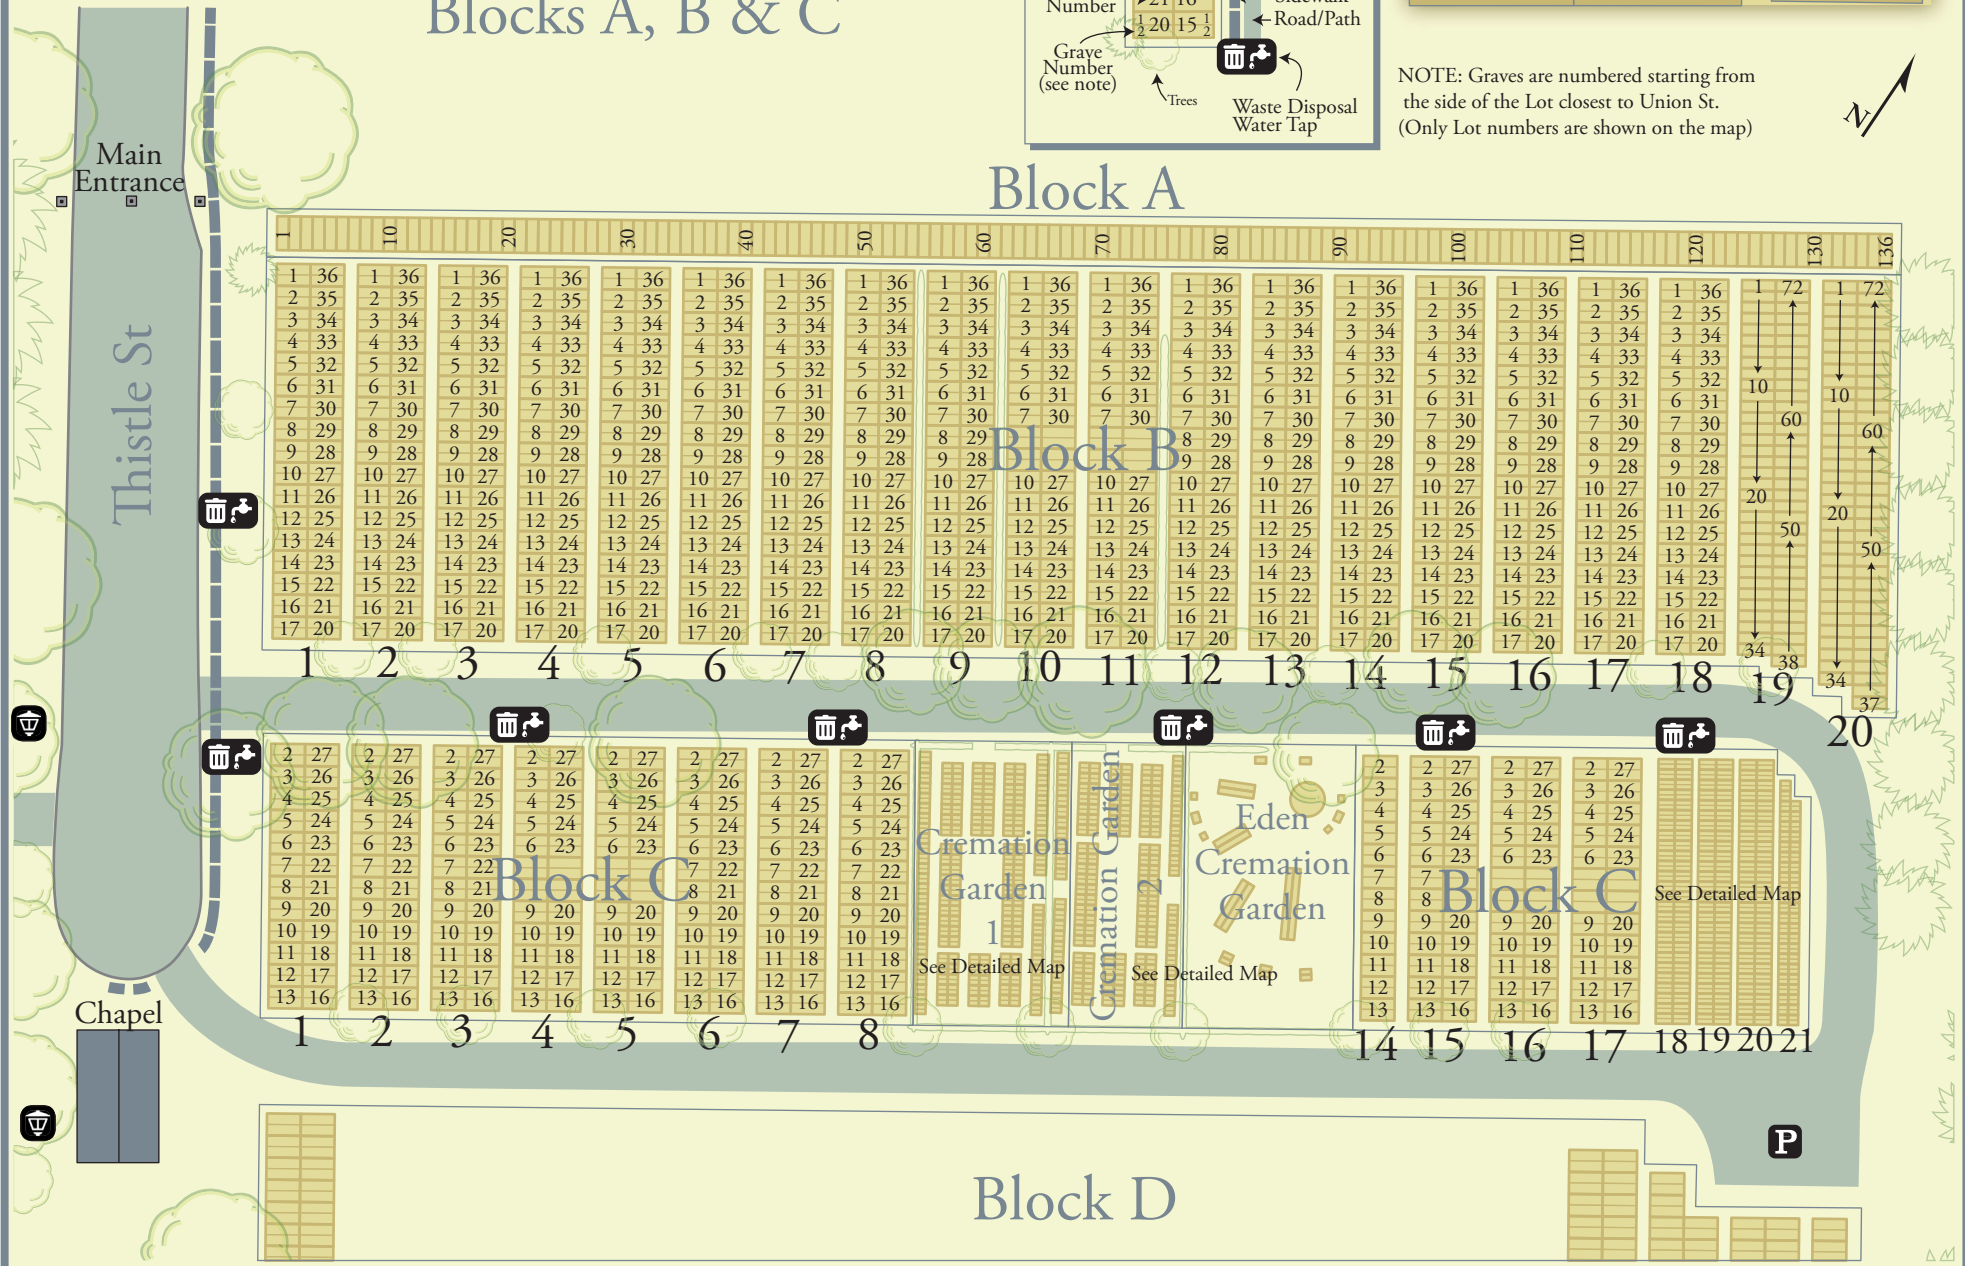

Centre Wellington

Belsyde Cemetery

Legend

- Coniferous Tree
- Deciduous Tree
- Road/Path
- Sidewalk
- Parking
- Cemetery Block
- Cremation Garden
- Eden Cremation Garden
- Cemetery Lot

This map is for illustration purposes only. The Township of Centre Wellington disclaims all responsibility for the accuracy or completeness of information contained herein. The Township of Centre Wellington assumes no responsibility for errors arising from use of these mapping products. All rights reserved. May not be reproduced without permission.

Centre Wellington

Belsyde Cemetery

Blocks A, B & C

Block OA	Block OE	Block A	
		Block B	Block C
Block OB		Block D	

NOTE: Graves are numbered starting from the side of the Lot closest to Union St. (Only Lot numbers are shown on the map)

Centre Wellington

Belsyde Cemetery

Block D

Block OA		Thistle St	Block A
Block OB			Block B
Block OE		Block C	
Block OD		Block D	

NOTE: Graves are numbered starting from the side of the Lot closest to Union St.
(Only Lot numbers are shown on the map)

Block OA	Block OE	Thistle St	Block A
Block OB			Block B
	Block C		
	Block D		

NOTE: Graves are numbered starting from the side of the Lot closest to Union St.
(Only Lot numbers are shown on the map)

Centre Wellington