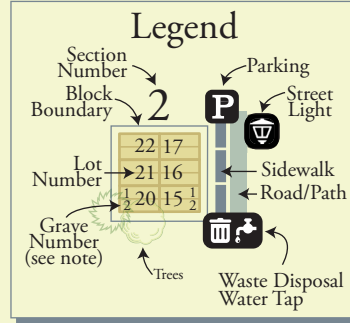

Centre Wellington

Belsyde Cemetery

Block OE

NOTE: Graves are numbered starting from the side of the Lot closest to Union St.
(Only Lot numbers are shown on the map)

Centre Wellington

Belsyde Cemetery

Blocks OA and OB

Block OA	Block OE	Thistle St	Block A
Block OB			Block B
	Block C		
	Block D		

NOTE: Graves are numbered starting from the side of the Lot closest to Union St.
(Only Lot numbers are shown on the map)

Centre Wellington

Belsyde Cemetery

Cremation Gardens and Columbarium

NOTE: Graves are numbered starting from the side of the Lot closest to Union St. (Only Lot numbers are shown on the map)

Upright Cremation, Flat Marker Cremation