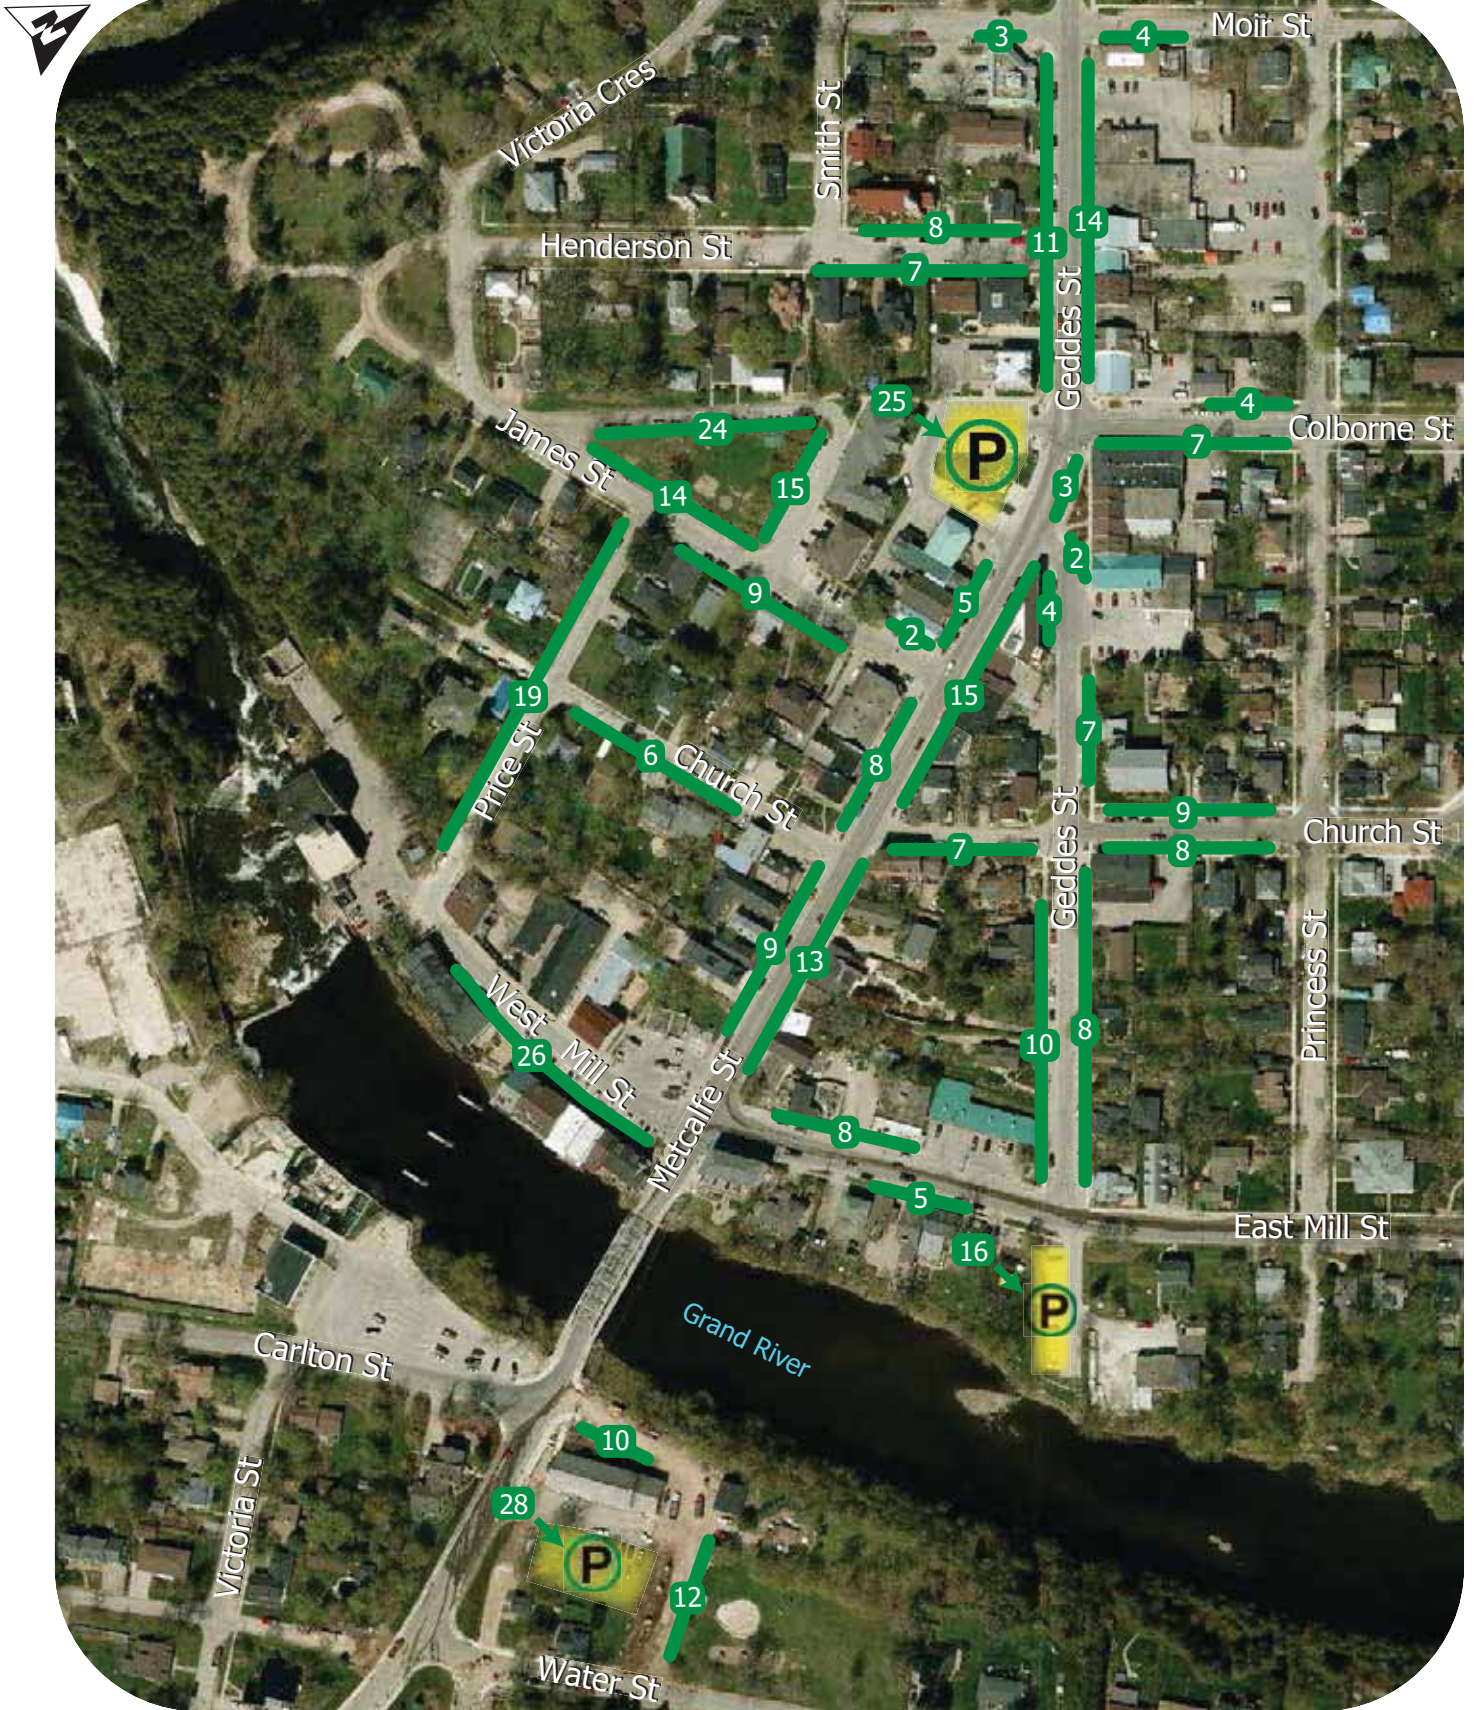

Parking in Downtown Elora

Centre Wellington

15
Number of Parking Spaces

(Note: parking counts revised as of June 2018)