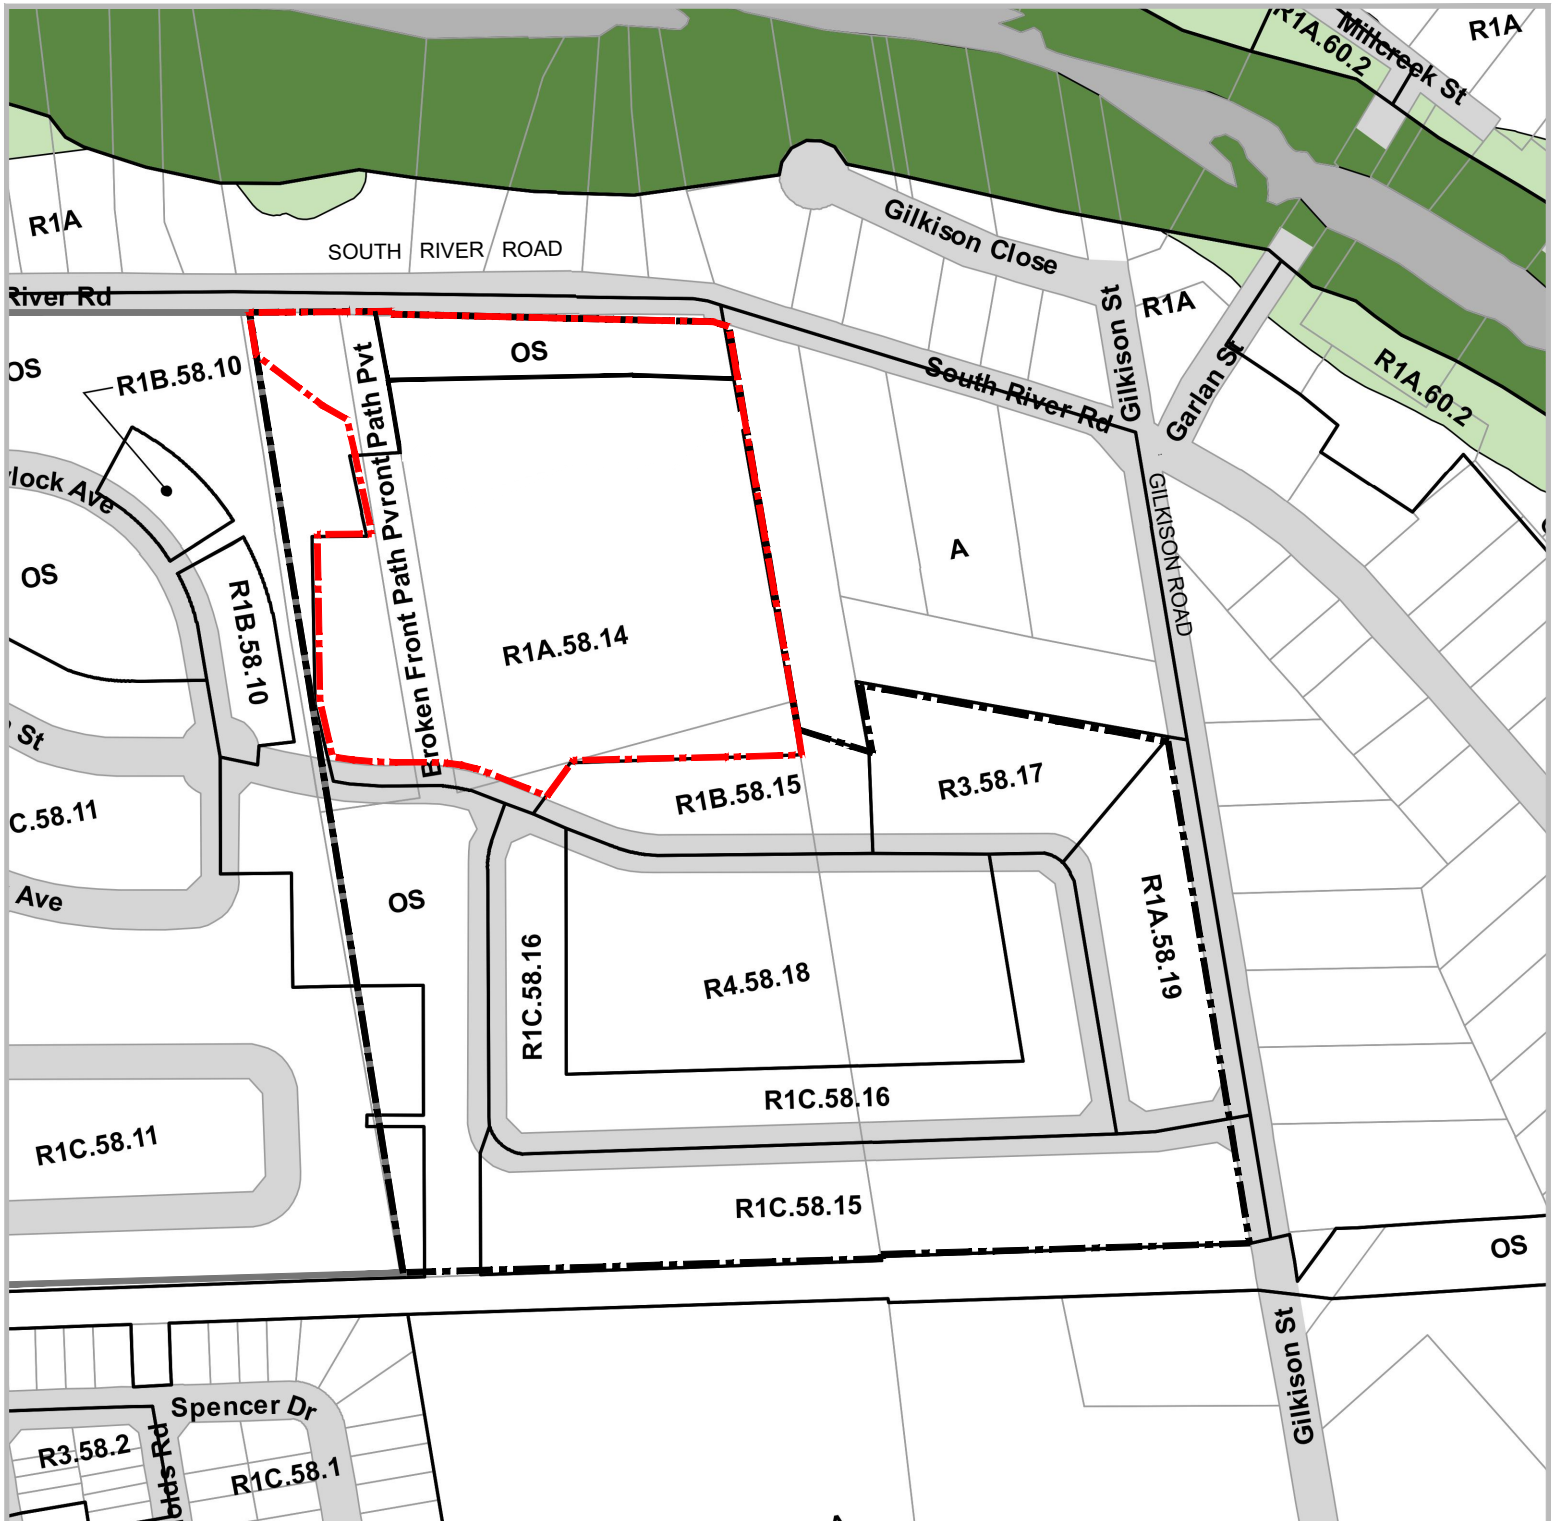

Figure 3
Proposed Zoning

LEGEND

- Area of Application
- Youngblood Subdivision

DATE: February 3, 2022

SCALE: 1:4,000

FILE: 1285C

DRAWN: JB

Block 5
Youngblood Subdivision
Village of Elora
Township of Centre Wellington