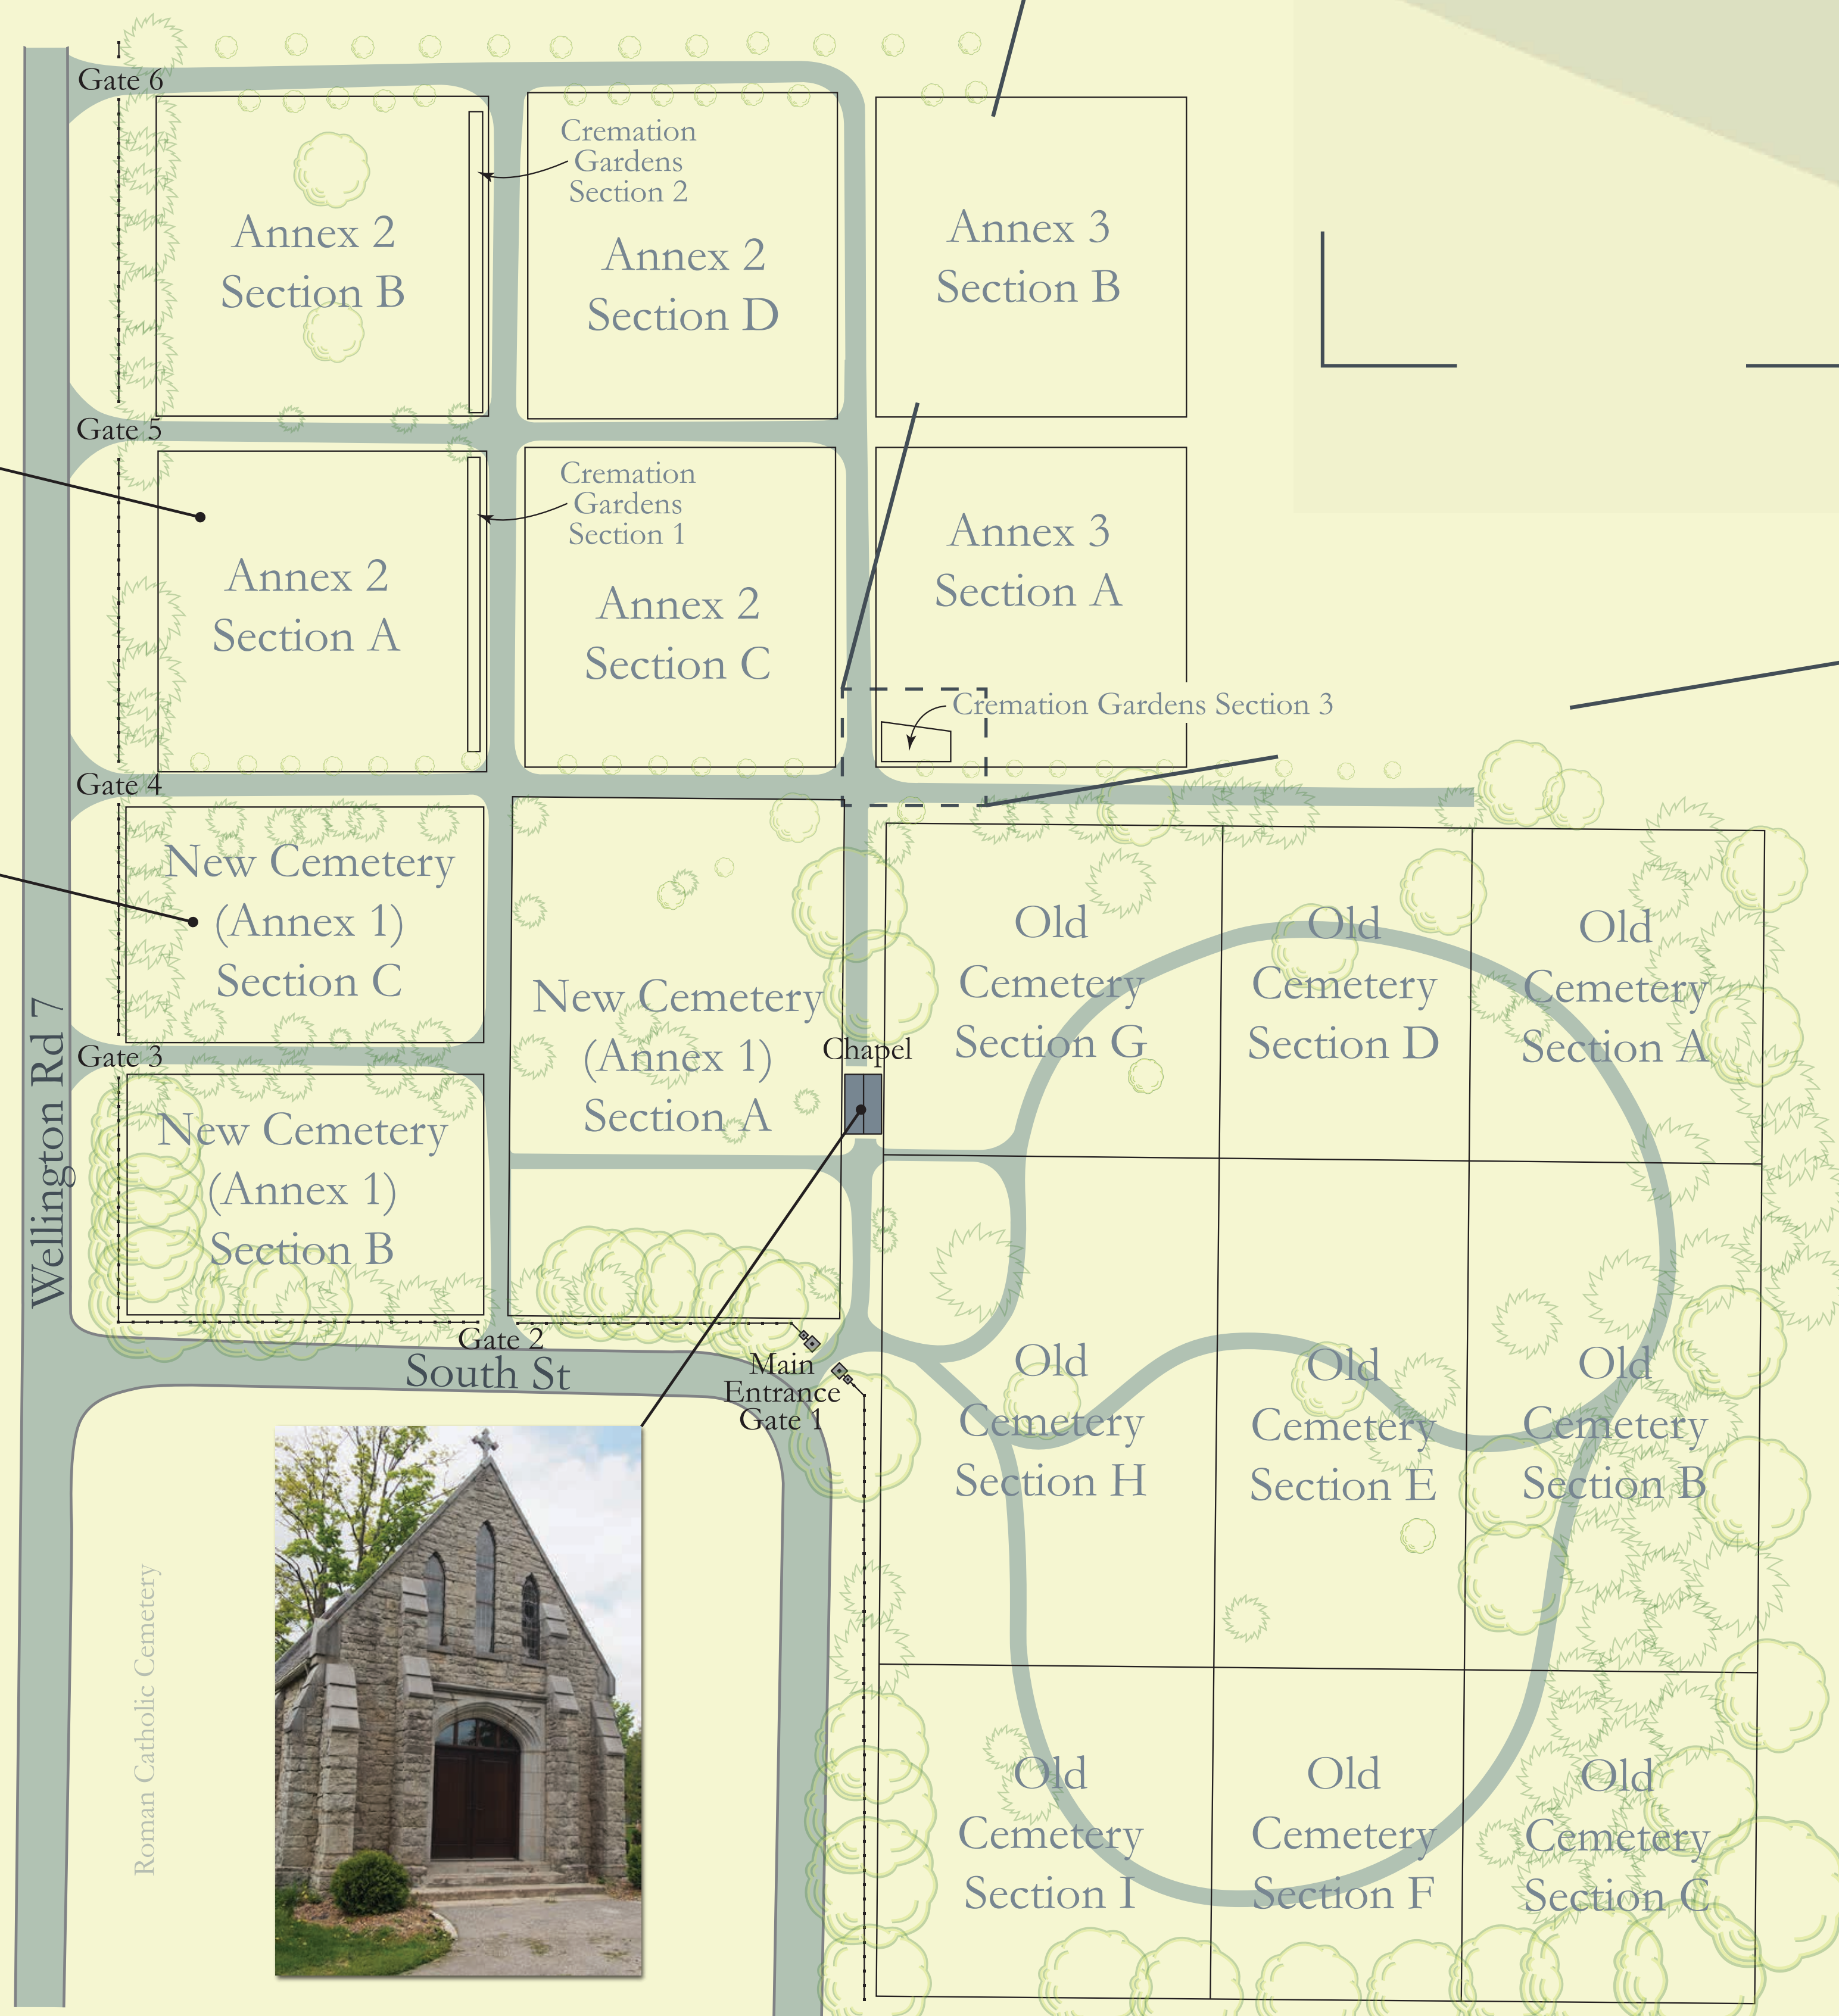

Elora Cemetery

Cremation Gardens Section 3

Centre Wellington

Legend

- Coniferous Tree
- Deciduous Tree
- Fence
- Road/Path
- Cemetery Block
- Cemetery Lot

Roman Catholic Cemetery