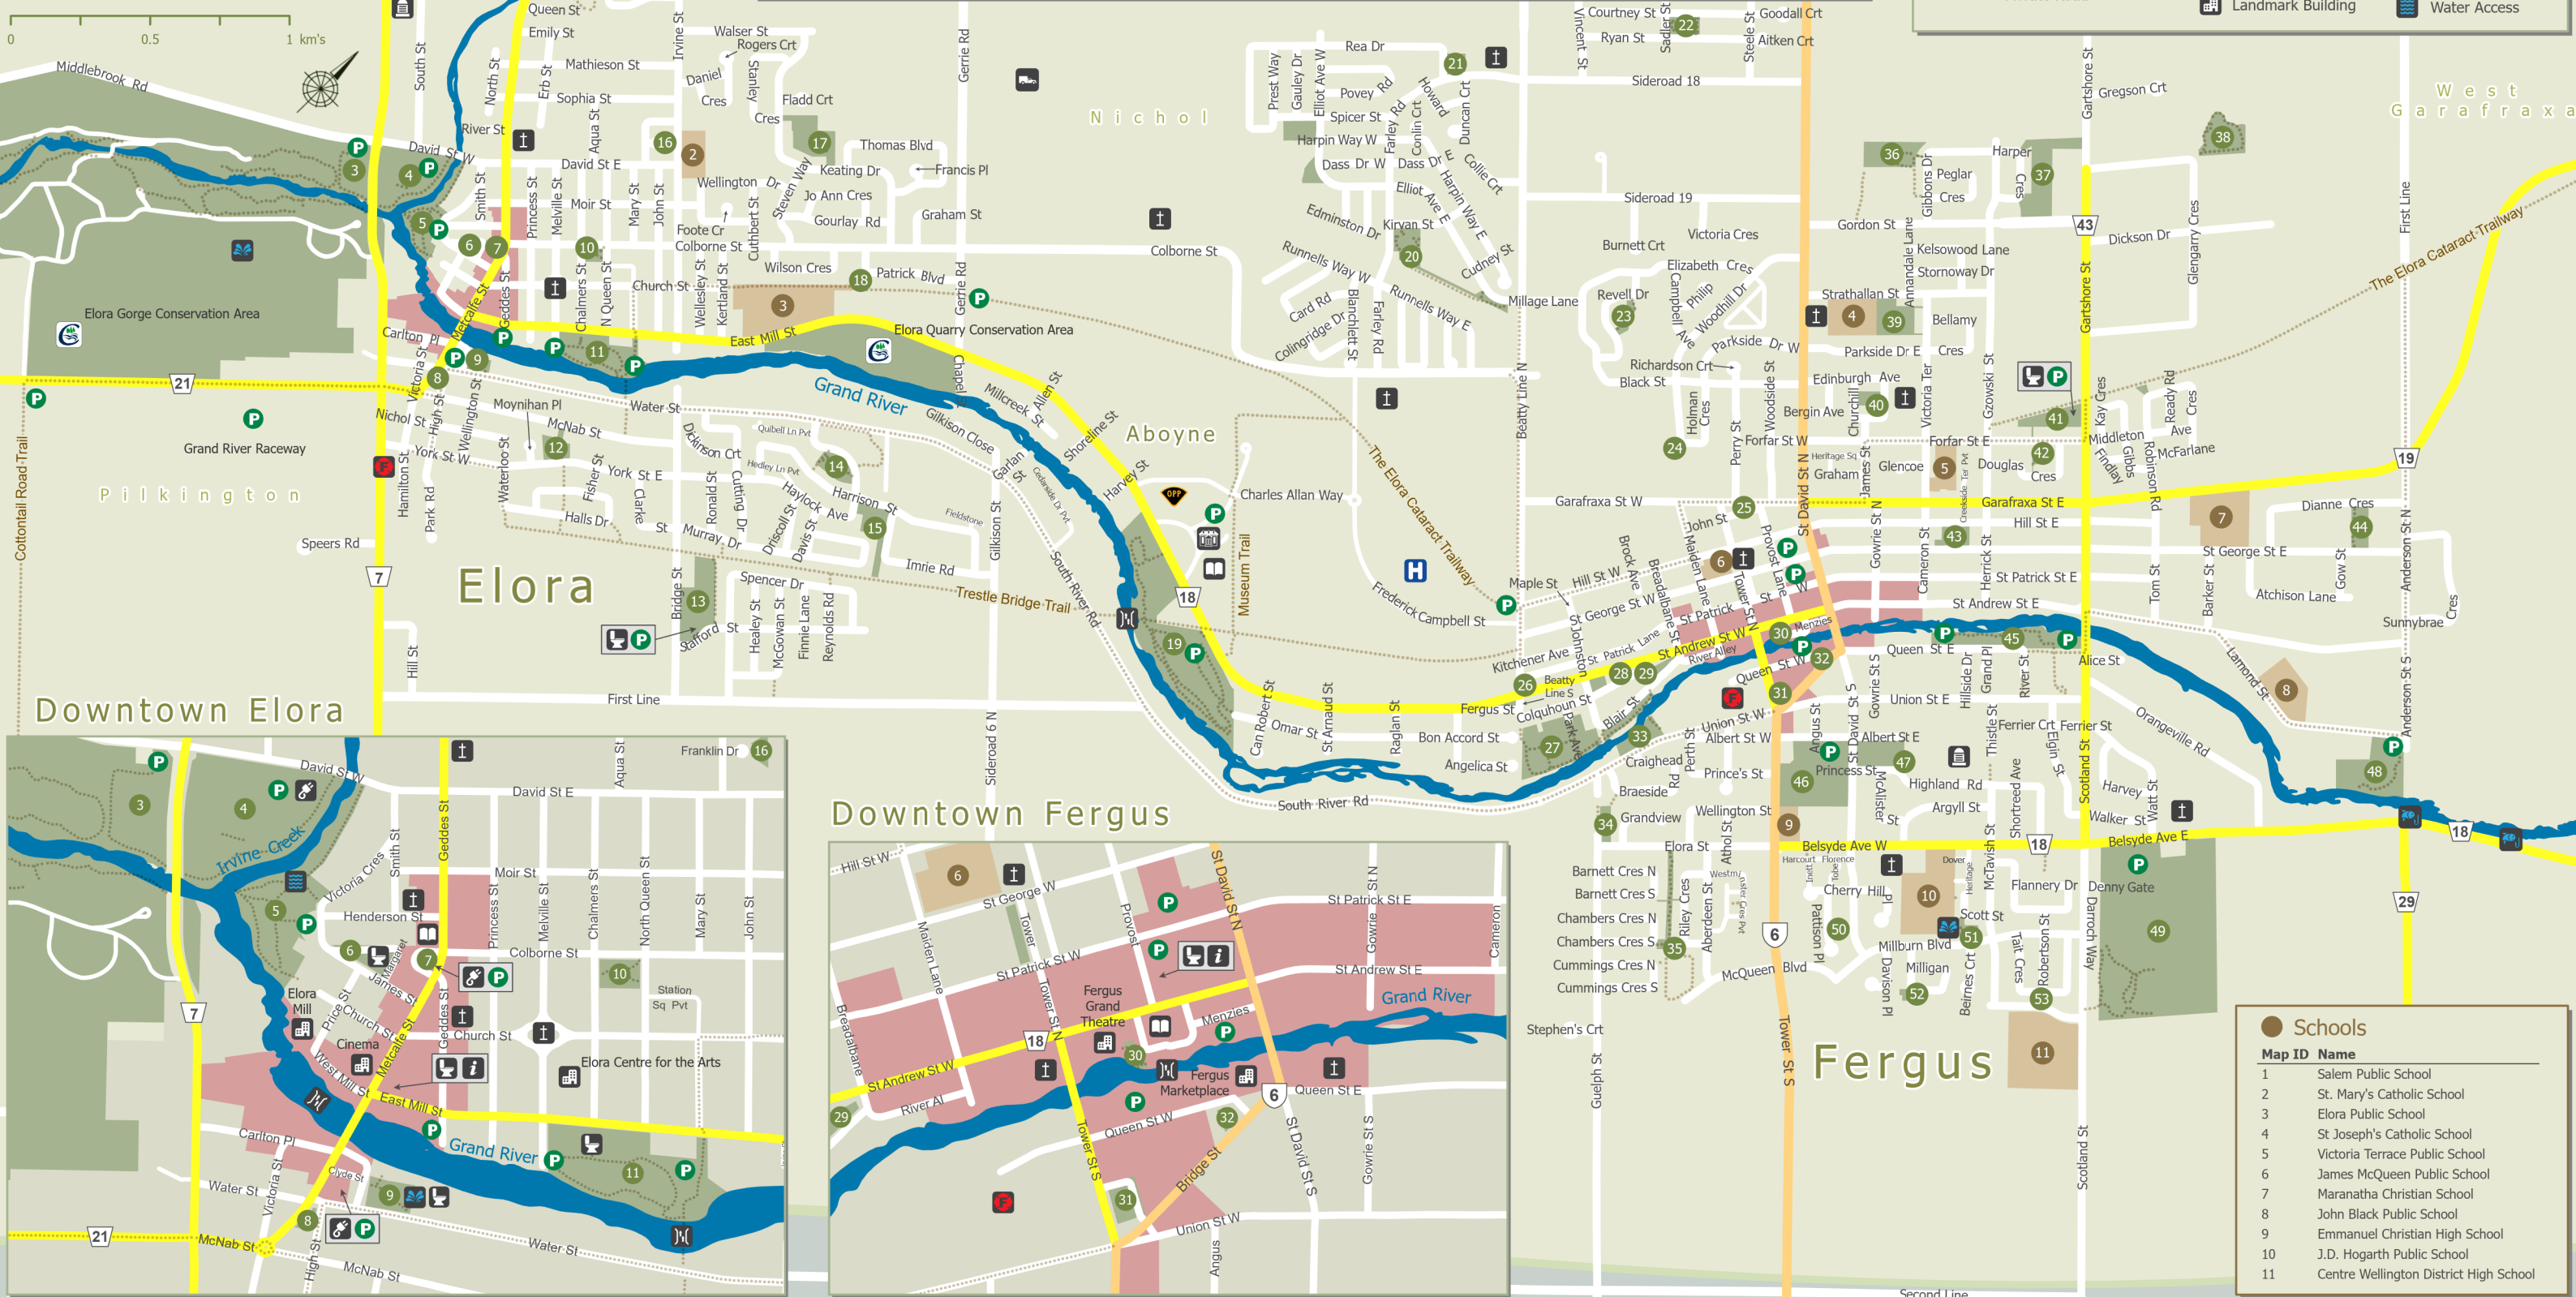

Elora & Fergus Tourism

**Parks**

Map ID	Name	Map ID	Name	Map ID	Name	Map ID	Name
1	Veterans Park	15	Harrison Park	29	Fergusson Park	43	Willkie Park
2	Elora Meadows Park	16	Keating Park	30	Templin Gardens	44	Glencoe Park
3	Elora Lions Park	17	Drimmie Park	31	Norman Craig Square	45	Confederation Park
4	Jefferson Elora Community Centre	18	Foote Park	32	BT Corner	46	Victoria Park
5	Victoria Park	19	Aboyne County Forest	33	Gow Park	47	Highland Park
6	Hoffer Park	20	Kirvan Park	34	Ferrier Park	48	Pierpoint Fly Fishing Nature Reserve
7	MacDonald Square Park	21	Farley Park	35	Westminster Park	49	Centre Wellington Sportsplex
8	Harold Chambers Park	22	Ryan Park	36	Gibbons Park	50	Pattison Park
9	O'Brien Park	23	Revell Park	37	Harper Crescent Park	51	Millburn Park
10	Station Square Park	24	Holman Park	38	Fergus Dog Park	52	Milligan Park
11	Bissell Park	25	Stait Park	39	Strathallan Park	53	Tait Park
12	Granwood Park	26	Terry Fox Park	40	Webster Park		
13	South Ridge Park	27	Arboretum	41	Forfar Park		
14	Haylock Park	28	Beatty Park	42	Graham Park		

	Park		Cemetery		Library
	School		Church		Museum
	Central Business District		Conservation Area		Parking
	Trails		Electric Car Charging Station		Police Station
	Highway		Fire Hall		Splash Pad
	County Road		Fishing Access		Walking Bridge
	Local Road		Hospital		Washroom
	Private Road		Information Centre		Waste Transfer Station
			Landmark Building		Water Access

**Regional Map**  
Owen Sound, Collingwood, Barrie, Newmarket, Toronto, Oakville, Hamilton, Niagara Falls, London, Grand Bend, Kincardine, Mount Forest, Orangeville, Guelph, Kitchener, Stratford, Brantford, Hamilton, QEW, Lake Ontario, Lake Erie, Lake Huron.